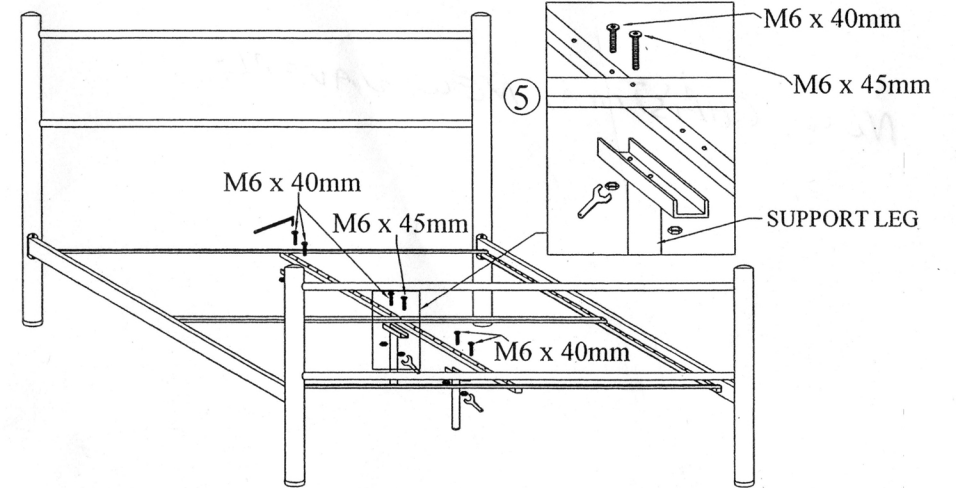

MODEL :METAL POST / SPRUNG WOOD BED BASE

SIZE :SMALL DOUBLE / DOUBLE / QUEEN / KING SINGLE / KING BED

ASSEMBLY INSTRUCTION

Part List							Hardware								
HEAD BOARD	FOOT BOARD	SIDE RAIL	CROSS RAIL	CENTRE RAIL	SUPPORT LEG	SPRUNG WOOD	WOOD CAP	WOOD CAP	M6 X 45mm	M6 X 40mm	M6 X 25mm	M6 HEX NUT	SPANNER	ALLEN KEY M4	
1 pcs	1 pcs	2 pcs	3 HOLE 3 pcs	1 pcs	3 pcs	24 pcs	24 pcs	12 pcs	3 pcs	11 pcs	8 pcs	14 pcs	1 pcs	1 pcs	

Step 1

Step 2

Step 3

ASSEMBLY COMPLETE

*CAUTION!

Do not tighten bolts and screws until completely assembled !