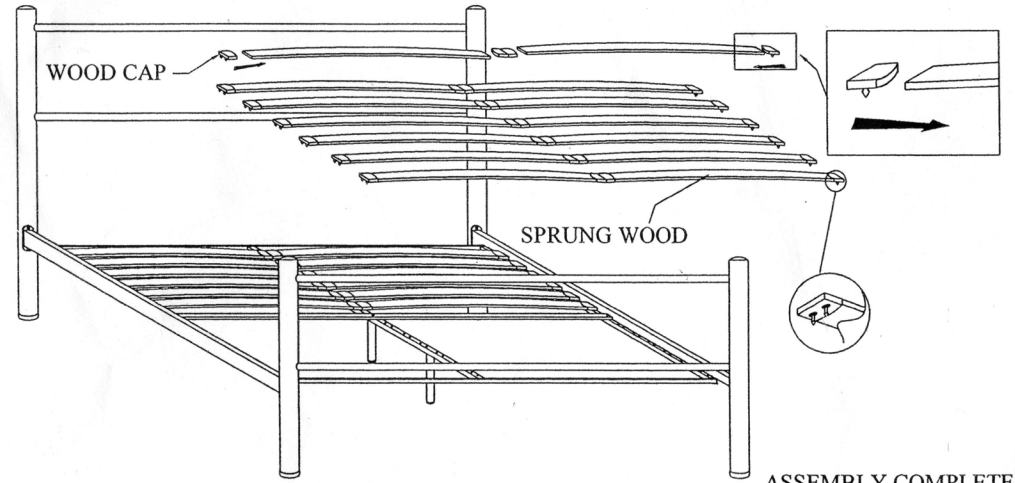

MODEL :METAL POST / SPRUNG WOOD BED BASE

SIZE :SMALL DOUBLE / DOUBLE / QUEEN / KING SINGLE / KING BED

ASSEMBLY INSTRUCTION

Part List							Hardware								
HEAD BOARD	FOOT BOARD	SIDE RAIL	CROSS RAIL	CENTRE RAIL	SUPPORT LEG	SPRUNG WOOD	WOOD CAP	WOOD CAP	M6 X 45mm	M6 X 40mm	M6 X 25mm	M6 HEX NUT	SPANNER	ALLEN KEY M4	
1 pcs	1 pcs	2 pcs	3 HOLE 3 pcs	1 pcs	3 pcs	24 pcs	24 pcs	12 pcs	3 pcs	11 pcs	8 pcs	14 pcs	1 pcs	1 pcs	

Step 1

Step 2

Step 3

ASSEMBLY COMPLETE

***CAUTION!**

Do not tighten bolts and screws until completely assembled !