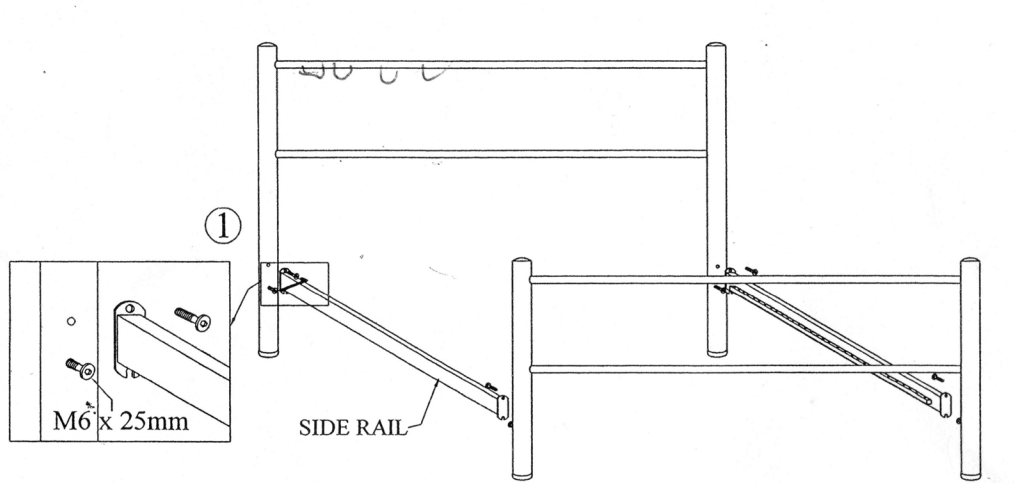

MODEL :METAL POST / SPRUNG WOOD BED BASE

SIZE :SMALL DOUBLE / DOUBLE / QUEEN / KING SINGLE / KING BED

ASSEMBLY INSTRUCTION

Part List							Hardware								
HEAD BOARD	FOOT BOARD	SIDE RAIL	CROSS RAIL	CENTRE RAIL	SUPPORT LEG	SPRUNG WOOD	WOOD CAP	WOOD CAP	M6 X 45mm	M6 X 40mm	M6 X 25mm	M6 HEX NUT	SPANNER	ALLEN KEY M4	
1 pcs	1 pcs	2 pcs	3 HOLE 3 pcs	1 pcs	3 pcs	24 pcs	24 pcs	12 pcs	3 pcs	11 pcs	8 pcs	14 pcs	1 pcs	1 pcs	