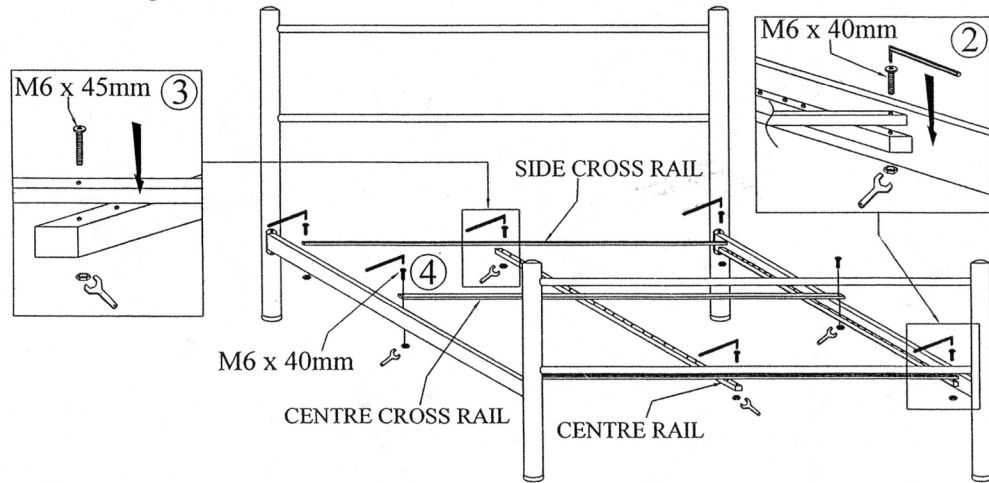

MODEL :METAL POST / SPRUNG WOOD BED BASE

SIZE :SMALL DOUBLE / DOUBLE / QUEEN / KING SINGLE / KING BED

ASSEMBLY INSTRUCTION

Part List							Hardware								
HEAD BOARD	FOOT BOARD	SIDE RAIL	CROSS RAIL	CENTRE RAIL	SUPPORT LEG	SPRUNG WOOD	WOOD CAP	WOOD CAP	M6 X 45mm	M6 X 40mm	M6 X 25mm	M6 HEX NUT	SPANNER	ALLEN KEY M4	
1 pcs	1 pcs	2 pcs	3 HOLE 3 pcs	1 pcs	3 pcs	24 pcs	24 pcs	12 pcs	3 pcs	11 pcs	8 pcs	14 pcs	1 pcs	1 pcs	

Step 1

Step 2

Step 3

ASSEMBLY COMPLETE

*CAUTION!

Do not tighten bolts and screws until completely assembled !