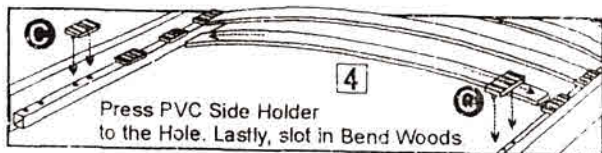

* KINDLY CHECK ALL THE FITTING BEFORE START ASSEMBLY

CITY BLOCK SINGLE BED

Assembly instruction

Step 1

Assembly Side Rail with M6 x 20 JCBB Screw.

Tighten all the screw with Allen Key.

Step 2

HARDWARE LIST

- A** M6 X 20 JCBB SCREW
- B** M4 ALLEN KEY
- C** PVC SIDE HOLDER

-  8 pcs
-  1 pcs
-  24 pcs

PART LIST

- 1** HEADBOARD METAL PANEL 1 pcs
- 2** FOOTBOARD METAL PANEL 1 pcs
- 3** SIDE RAIL 2 pcs
- 4** BEND WOOD 12 pcs