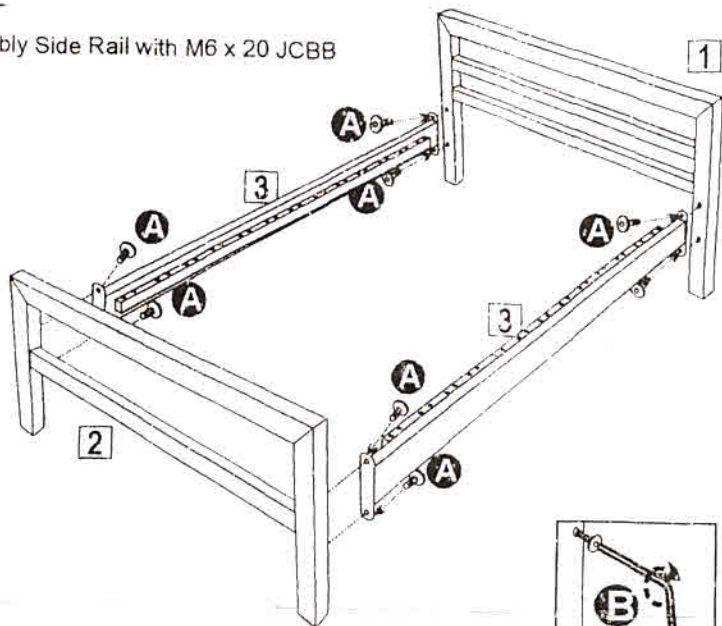

* KINDLY CHECK ALL THE FITTING BEFORE START ASSEMBLY

CITY BLOCK SINGLE BED

Assembly instruction

Step 1

Assembly Side Rail with M6 x 20 JCBB Screw.

Tighten all the screw with Allen Key.

Step 2

HARDWARE LIST

- A** M6 X 20 JCBB SCREW
- B** M4 ALLEN KEY
- C** PVC SIDE HOLDER

-  8 pcs
-  1 pcs
-  24 pcs

PART LIST

- 1** HEADBOARD METAL PANEL 1 pcs
- 2** FOOTBOARD METAL PANEL 1 pcs
- 3** SIDE RAIL 2 pcs
- 4** BEND WOOD 12 pcs