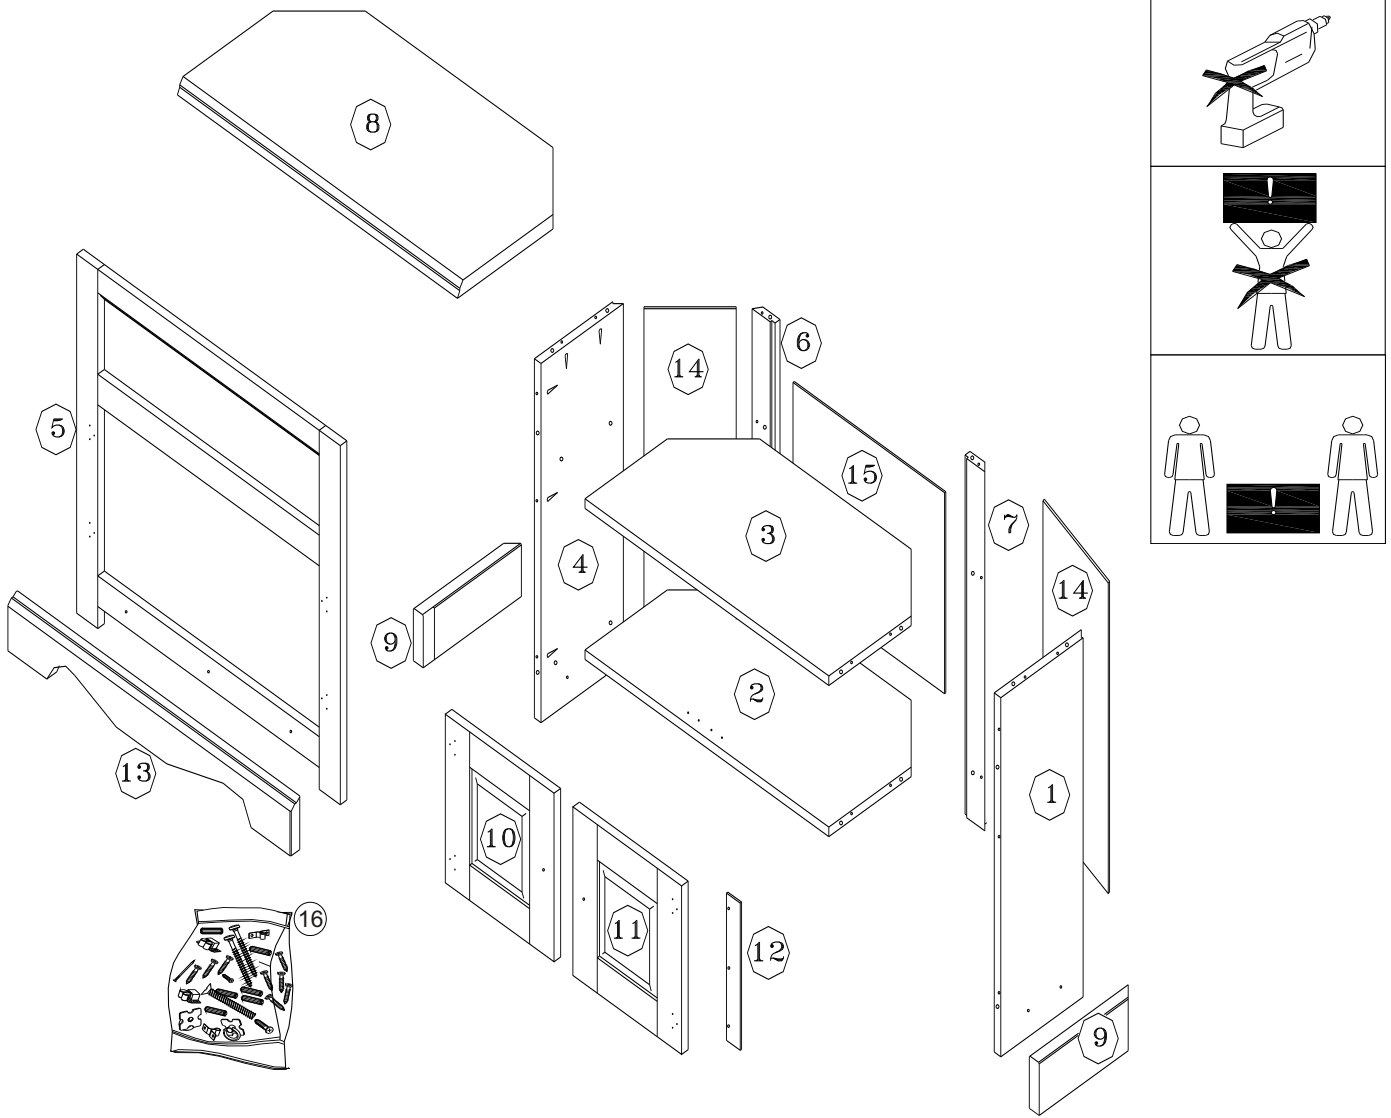

Corona Corner TV Cabinet

ASSEMBLY INSTRUCTIONS

IMPORTANT

FOR DOMESTIC USE ONLY

PLEASE READ BEFORE YOU CONTINUE FURTHER

CARE AND MAINTENANCE

After unpacking this product please keep the original packaging in case it needs to be returned for any reason.

1	Right Side Panel	01	9	Side Plinth	02
2	Base	01	10	Left Door	01
3	Fixed Shelf	01	11	Right Door	01
4	Left Side Panel	01	12	Door Strip	01
5	Front Frame	01	13	Front Plinth	01
6	Left Side Back Upright	01	14	Small Back Panel	02
7	Right Side Back Upright	01	15	Large Back Panel	01
8	Top Panel	01	16	Hardware Kit	01