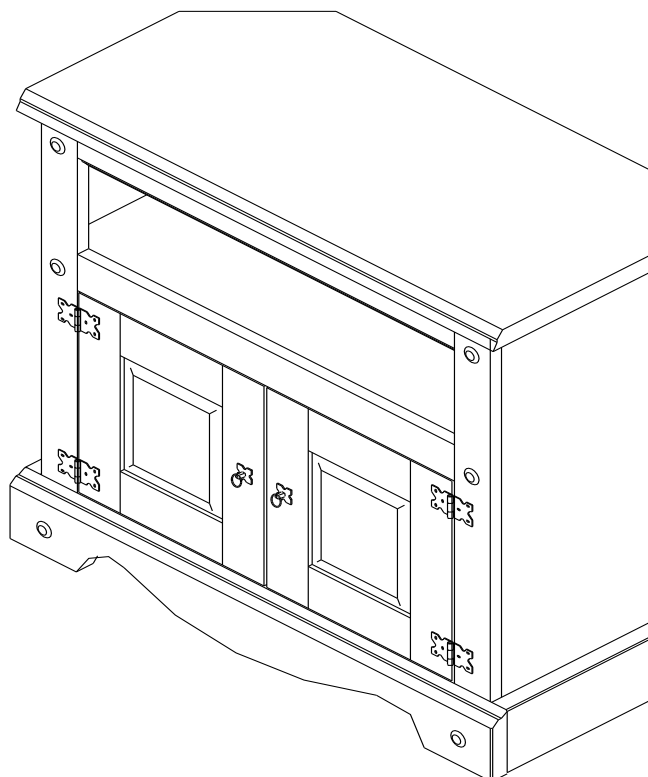

Corona Corner TV Cabinet

ASSEMBLY INSTRUCTIONS

IMPORTANT

FOR DOMESTIC USE ONLY

PLEASE READ BEFORE YOU CONTINUE FURTHER

CARE AND MAINTENANCE

After unpacking this product please keep the original packaging in case it needs to be returned for any reason.

1	Right Side Panel	01	9	Side Plinth	02
2	Base	01	10	Left Door	01
3	Fixed Shelf	01	11	Right Door	01
4	Left Side Panel	01	12	Door Strip	01
5	Front Frame	01	13	Front Plinth	01
6	Left Side Back Upright	01	14	Small Back Panel	02
7	Right Side Back Upright	01	15	Large Back Panel	01
8	Top Panel	01	16	Hardware Kit	01