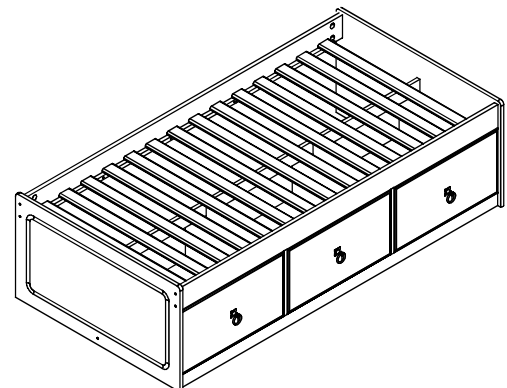

PLEASE RETAIN THIS LEAFLET ALONG WITH YOUR DELIVERY NOTE/RECEIPT FOR FUTURE REFERENCE