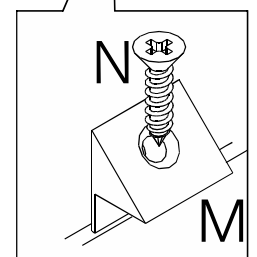

PARTS LIST

A x52 25mm Ø8	B x10 1/4 x 80 head.17 GREY	C x38 28mm Ø4.5 P3 GOLD
D x10 1/4	E x02 Please retain the allen key to re-tighten bolts when necessary	F x03
G x01 glue 10g	H x18 30mm Ø3.5 P3 GOLD	I x01 Warning! Keep out of reach from children. Keep away from eyes, if product gets into eye rinse thoroughly and repeatedly with water. Do not digest, if swallowed seek medical advise from doctor.
J x36 25mm Ø4.0 P3 GOLD	K x03 3/16 x 5/8	L x03 OLD GOLD
M x12	N x12 16mm Ø3.0 P3 GOLD	X x01 The RED sachet contains touch up paint for your furniture. Please retain for use should you require it at any point in the future. Application is best with a small paint brush which can be cleaned in water after use. Warning! Keep out of reach from children, keep away from eyes, if product gets into eye rinse thoroughly and repeatedly with water. Do not digest, if swallowed seek medical advise from doctor.

07

08

"Join drawer sides to drawer fronts with caution not to damage dovetail joints. Tap gently up and down the drawer side until fully inserted into drawer front."

X **x01** The RED sachet contains touch up paint for your furniture. Please retain for use should you require it at any point in the future. Application is best with a small paint brush which can be cleaned in water after use.