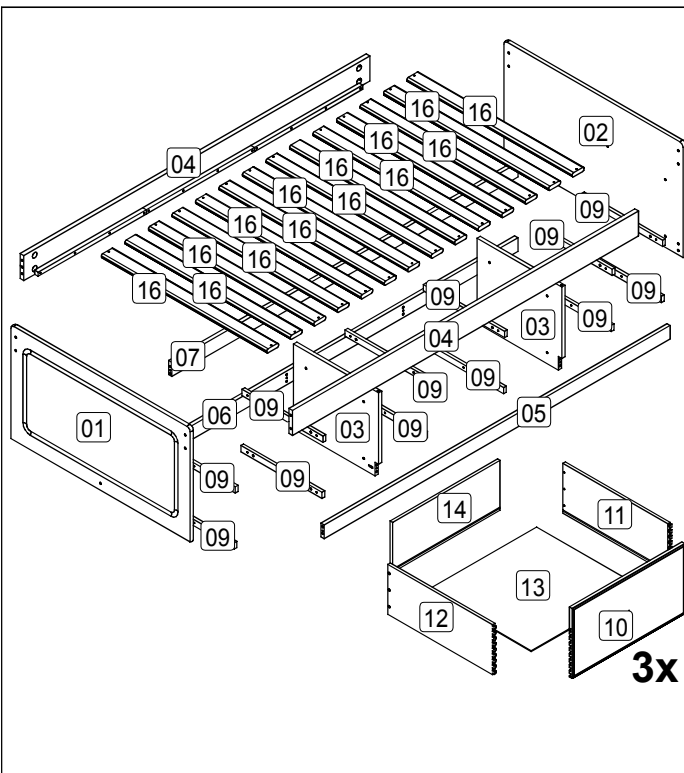

PARTS LIST

A x52 25mm Ø8	B x10 1/4 x 80 head.17 GREY	C x38 28mm Ø4.5 P3 GOLD
D x10 1/4	E x02 Please retain the allen key to re-tighten bolts when necessary	F x03
G x01 glue 10g	H x18 30mm Ø3.5 P3 GOLD	I x01 Warning! Keep out of reach from children. Keep away from eyes, if product gets into eye rinse thoroughly and repeatedly with water. Do not digest, if swallowed seek medical advise from doctor.
J x36 25mm Ø4.0 P3 GOLD	K x03 3/16 x 5/8	L x03 OLD GOLD
M x12	N x12 16mm Ø3.0 P3 GOLD	X x01 The RED sachet contains touch up paint for your furniture. Please retain for use should you require it at any point in the future. Application is best with a small paint brush which can be cleaned in water after use. Warning! Keep out of reach from children, keep away from eyes, if product gets into eye rinse thoroughly and repeatedly with water. Do not digest, if swallowed seek medical advise from doctor.