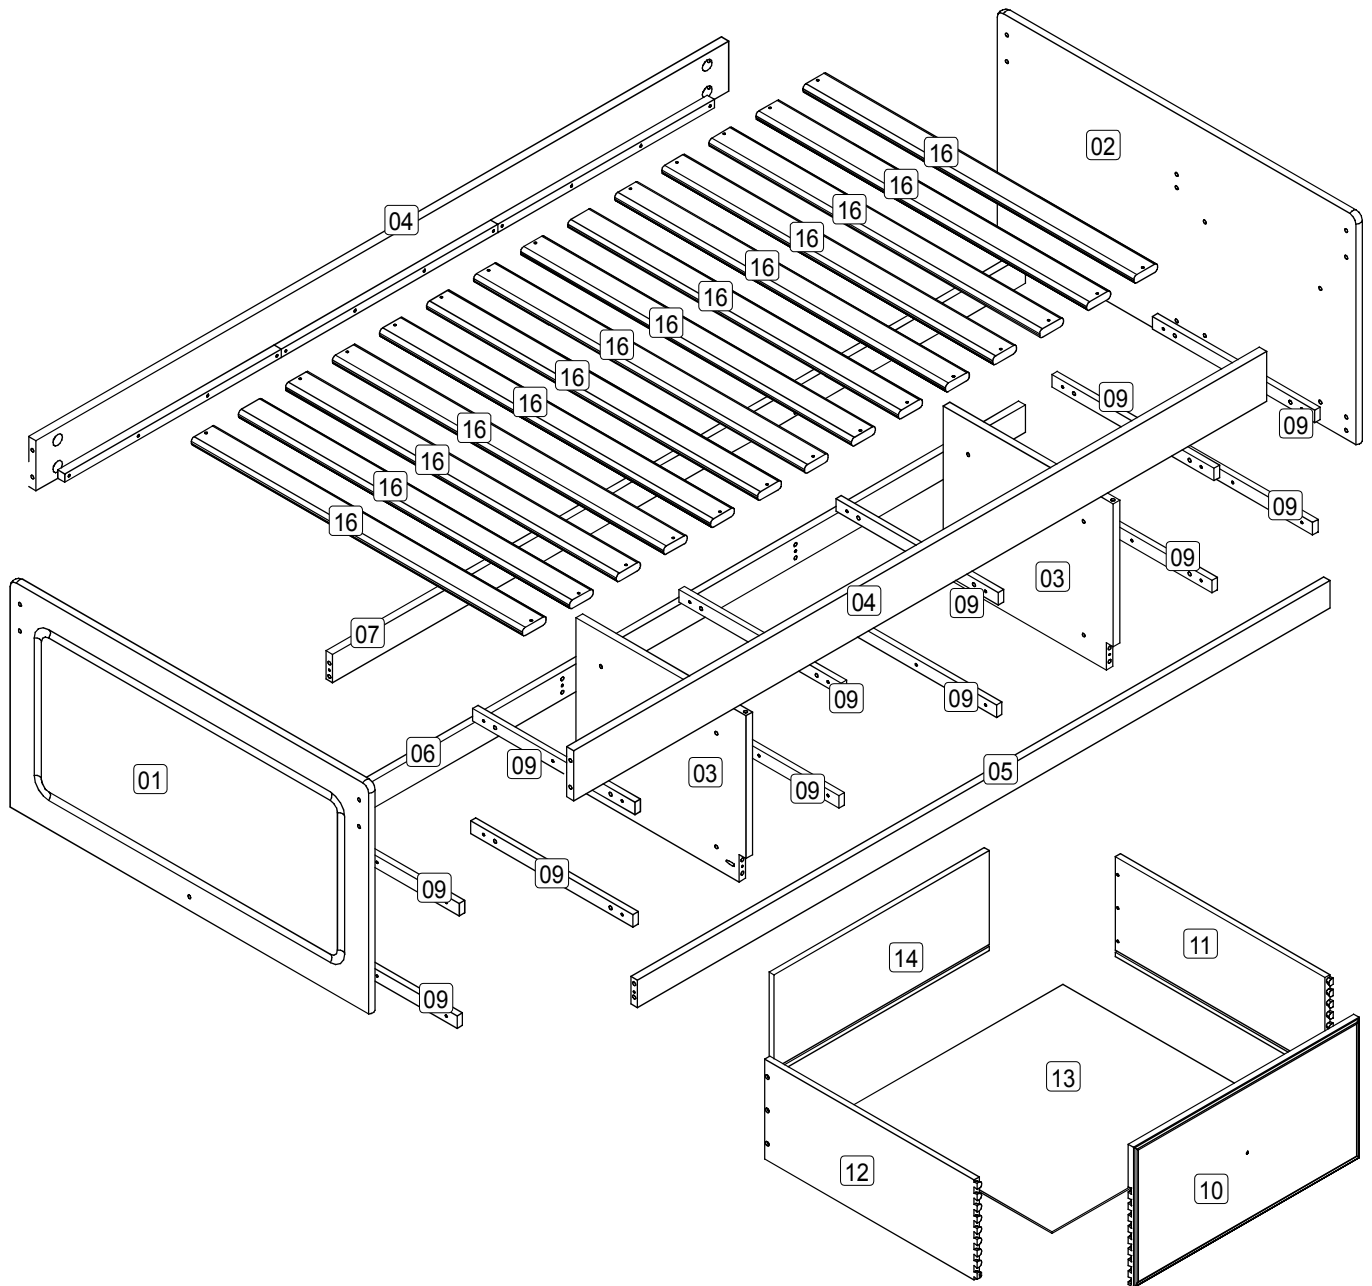

CRW800

3x

2021 SPECIFICATION

CRW800

Thank you for choosing this furniture.

BEFORE YOU START ASSEMBLY please store the carton at room temperature for 48 hours or more so the contents can acclimatise.

PLEASE RETAIN ALL PACKING UNTIL YOU HAVE COMPLETED ASSEMBLY.