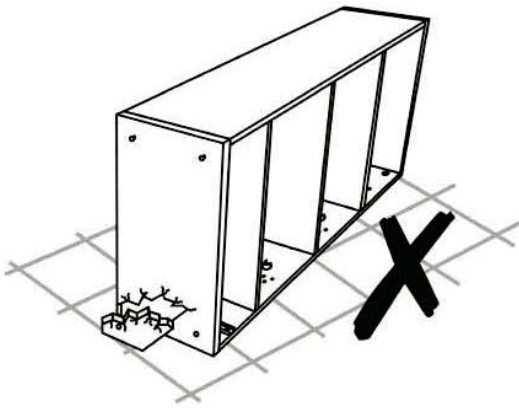

Dining Chair

Assembly Instructions

CUSTOMER SERVICE
(01623 727374)

HARDWARE

A

4x

M6 X 50 mm

B

4x

18 x 13 x 1.5 mm

C

1x

4 mm

D

4x

M4 X 40 mm

E

8x

M4 X 30 mm

PARTS

Safety Advice

Please take the time to carefully read through the whole of these instructions before you commence.

Keep these instructions for future reference.

Unpack, inspect and check off all of the contents.