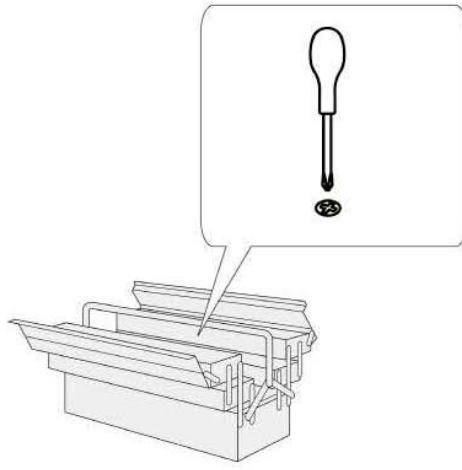

Dining Chair

Assembly Instructions

CUSTOMER SERVICE
(01623 727374)

HARDWARE

A

4x

M6 X 50 mm

B

4x

18 x 13 x 1.5 mm

C

1x

4 mm

D

4x

M4 X 40 mm

E

8x

M4 X 30 mm

PARTS

Safety Advice

Please take the time to carefully read through the whole of these instructions before you commence.

Keep these instructions for future reference.

Unpack, inspect and check off all of the contents.