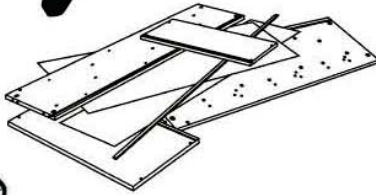

Dining Chair

Assembly Instructions

CUSTOMER SERVICE
(01623 727374)

HARDWARE

A

4x

M6 X 50 mm

B

4x

18 x 13 x 1.5 mm

C

1x

4 mm

D

4x

M4 X 40 mm

E

8x

M4 X 30 mm

PARTS

Safety Advice

Please take the time to carefully read through the whole of these instructions before you commence.

Keep these instructions for future reference.

Unpack, inspect and check off all of the contents.