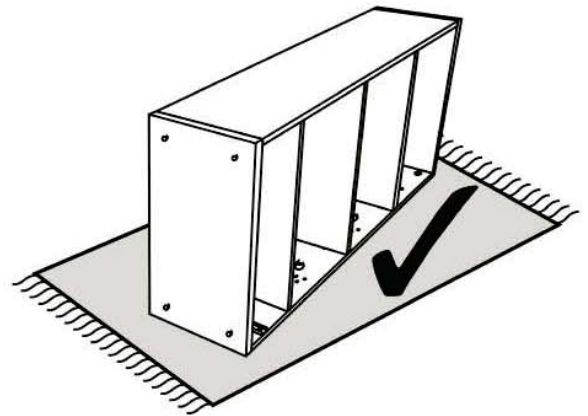

Dining Chair

Assembly Instructions

CUSTOMER SERVICE
(01623 727374)

HARDWARE

A

4x

M6 X 50 mm

B