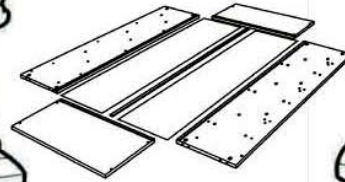

Dining Chair

Assembly Instructions

CUSTOMER SERVICE
(01623 727374)

HARDWARE

A

4x

M6 X 50 mm

B

4x

18 x 13 x 1.5 mm

C

1x

4 mm

D

4x

M4 X 40 mm

E

8x

M4 X 30 mm

PARTS

Safety Advice

Please take the time to carefully read through the whole of these instructions before you commence.

Keep these instructions for future reference.

Unpack, inspect and check off all of the contents.