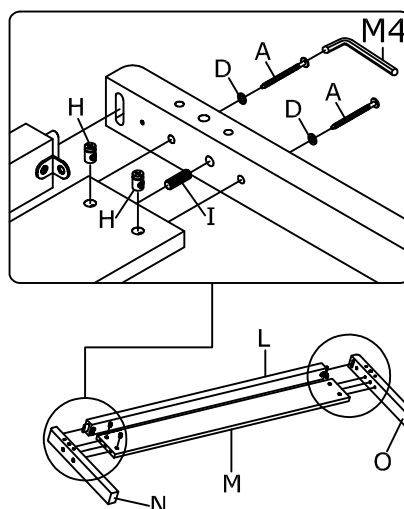

ASSEMBLY INSTRUCTION

MID CENTURY

GUEST BED

Hardware

ITEM	IMAGE	DESCRIPTION	QTY
A		M6 x 100mm JCBC Screw	20
B		M6 x 60mm JCBC Screw	4
C		M6 x 70mm JCBC Screw	8
D		M6 x 13mm Flat Washer	32
E		M4 x 32mm Wood Screw	60
F		M4 x 15mm Wood Screw	16
G		Bed Castor	4
H		M6 x 13mm Barrel Nut	32
I		M10 x 30mm Wood Dowel	10
J		M10 x 40mm Wood Dowel	4
K		'L' Bracket	4

Tools Required

Power tools NOT recommended

M4

NOT INCLUDED

Components

Assembly Instruction

1

2

3

For user safety periodically verify and tighten all fittings.

13.04.2023 GB2 v_1-Mid Century Guest Bed