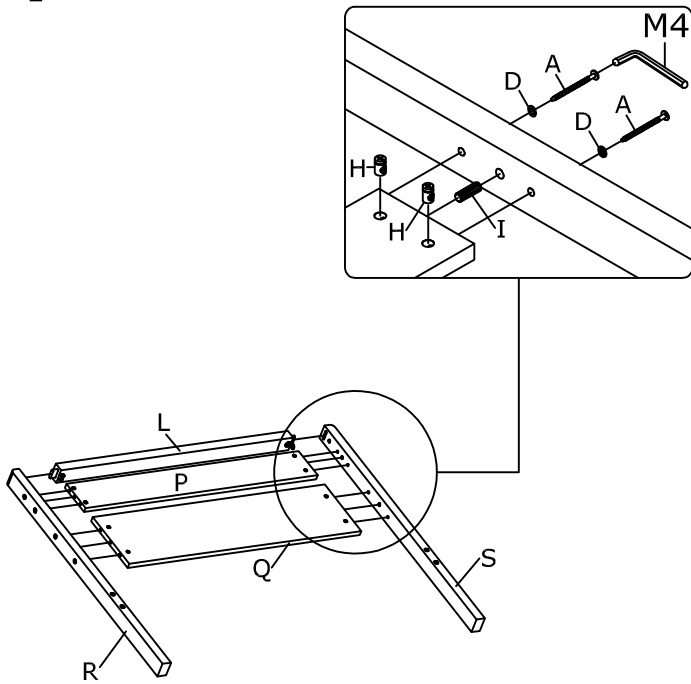

ASSEMBLY INSTRUCTION

MID CENTURY

GUEST BED

4