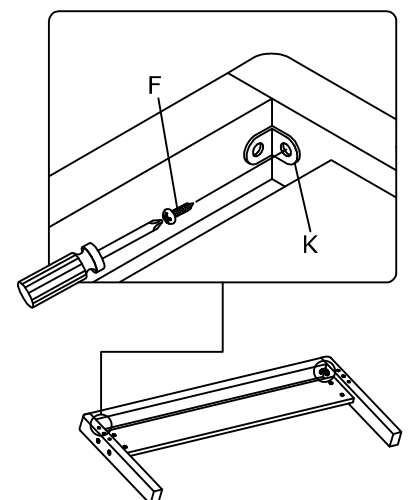

## Hardware

ITEM	IMAGE	DESCRIPTION	QTY
<b>A</b>		M6 x 100mm JCBC Screw	20
<b>B</b>		M6 x 60mm JCBC Screw	4
<b>C</b>		M6 x 70mm JCBC Screw	8
<b>D</b>		M6 x 13mm Flat Washer	32
<b>E</b>		M4 x 32mm Wood Screw	60
<b>F</b>		M4 x 15mm Wood Screw	16
<b>G</b>		Bed Castor	4
<b>H</b>		M6 x 13mm Barrel Nut	32
<b>I</b>		M10 x 30mm Wood Dowel	10
<b>J</b>		M10 x 40mm Wood Dowel	4
<b>K</b>		'L' Bracket	4

## Assembly Instruction

**1**

**2**

**3**

For user safety periodically verify and tighten all fittings.

13.04.2023 GB2 v\_1-Mid Century Guest Bed