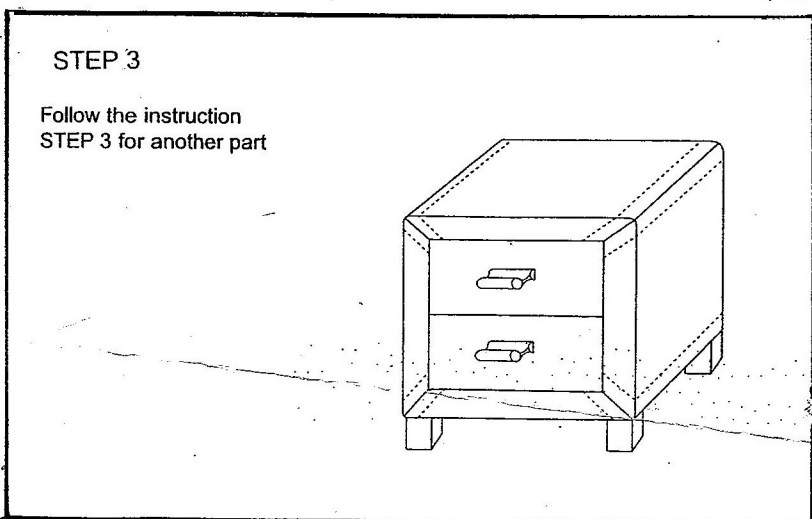

Night Stand Assembly

Name	Figure	No	Qty	Name	Figure	No	Qty
THMS M4 X 40mm (Wood Screw)		A	4	Wooden Leg		C	4
M4 x 35mm (JCBC Screw)		B	4	Allen Key		D	1
Flat Washer (M6 X 13mm)		A	8				