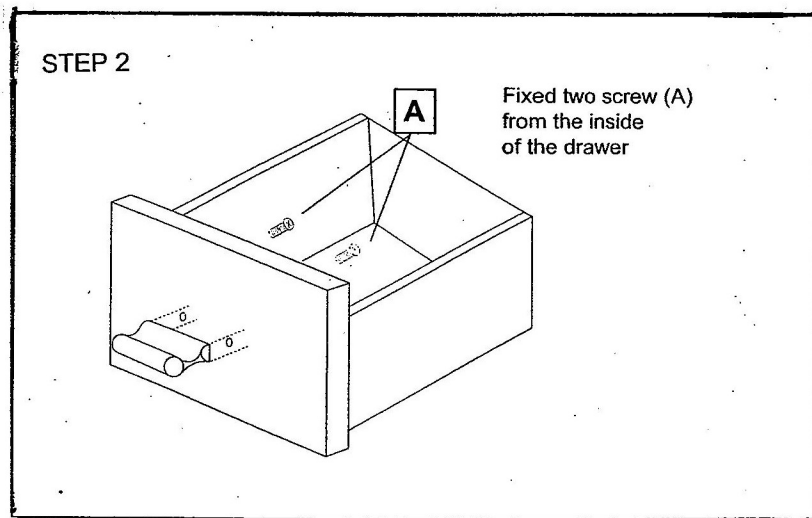

Night Stand Assembly

Name	Figure	No	Qty	Name	Figure	No	Qty
THMS M4 X 40mm (Wood Screw)		A	4	Wooden Leg		C	4
M4 x 35mm (JCBC Screw)		B	4	Allen Key		D	1
Flat Washer (M6 X 13mm)		A	8				