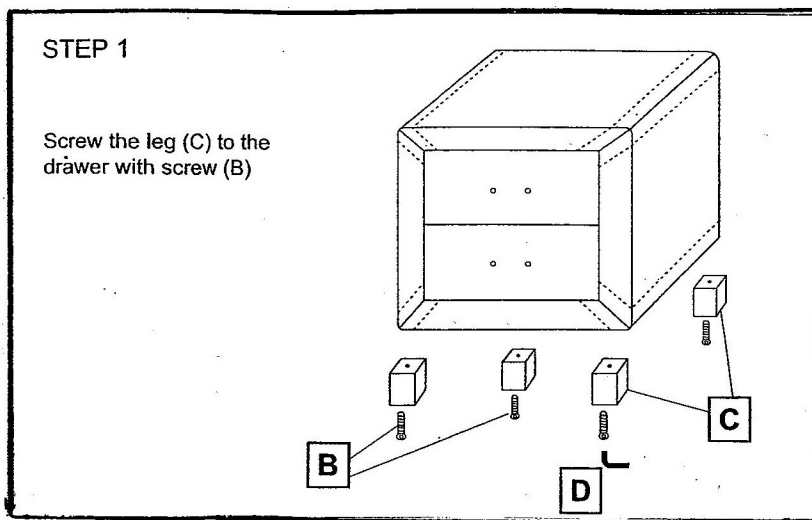

Night Stand Assembly

Name	Figure	No	Qty	Name	Figure	No	Qty
THMS M4 X 40mm (Wood Screw)		A	4	Wooden Leg		C	4
M4 x 35mm (JCBC Screw)		B	4	Allen Key		D	1
Flat Washer (M6 X 13mm)		A	8				