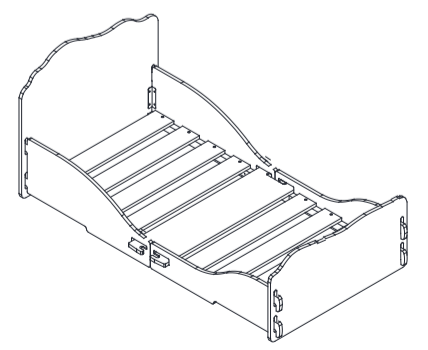

PEPPA PIG TODDLER BED INSTRUCTIONS

Follow us on facebook www.facebook.com/kidsaw

Kidsaw Ltd
Tel: +44 (0)116 2519551 Email: support@kidsaw.co.uk
www.kidsaw.co.uk