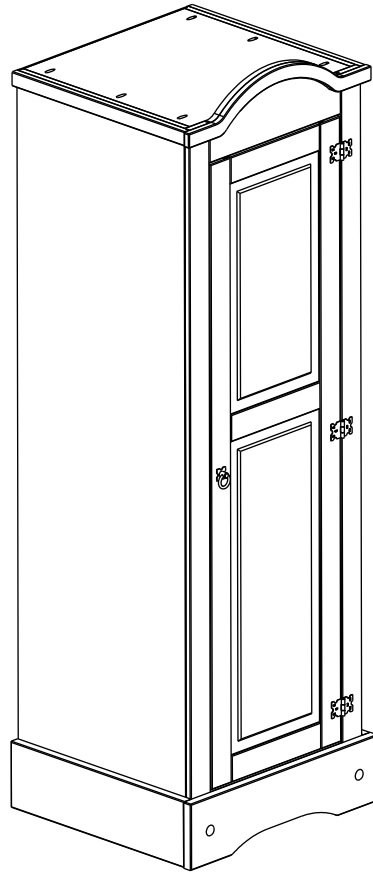

Corona 1 Door Wardrobe

ASSEMBLY INSTRUCTIONS

FOR DOMESTIC USE ONLY

IMPORTANT

PLEASE READ BEFORE YOU CONTINUE FURTHER

CARE AND MAINTENANCE

After unpacking this product please keep the original packaging in case it needs to be returned for any reason.

- Please ensure all fittings and parts are present before commencing with assembly.
- We recommend that you lay a blanket or sheet on the floor to avoid damage to both your floor and the product.
- We strongly recommend that you keep children away from your work area.
- Assemble this product as close to its final position as possible.
- Never drag or push products as this could cause damage to the joints making it inferior.
- Do not place this product next to a radiator or in direct sunlight.
- Wood is a natural product and may expand if subjected to damp and may shrink or crack if subjected to heat. Therefore it is recommended that room temperature is maintained, with no sudden temperature fluctuations.
- Make sure any spillage is wiped off immediately.
- Do not place hot or chilled items directly on to the surface, use a place mat or marking will occur.
- For general cleaning use a duster, and do not use detergents of any kind. However, the surface will need to be retreated from time to time. This can be done by using block wax (unperfumed) and rubbing it over the whole item.
- From time to time it may be necessary to tighten fittings, regular inspections should be carried out.