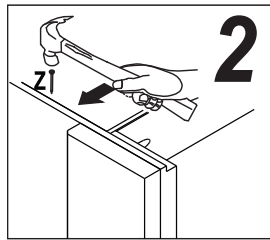

05

06

07

IMPORTANT NOTICE
In environments with children or uneven floors which could cause your furniture to fall forwards we recommend that this item of furniture is attached to your wall using appropriate fixings (not supplied).