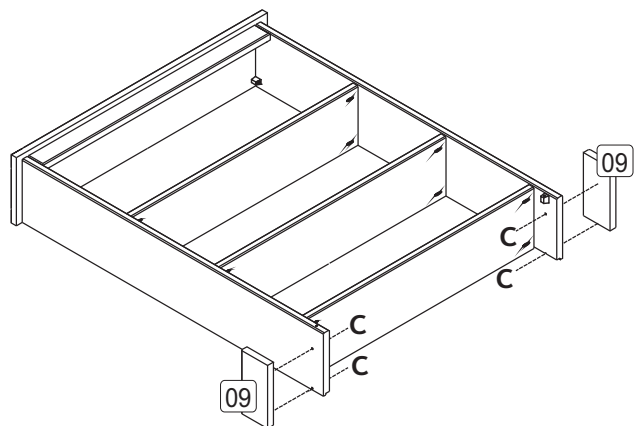

www.coreproducts.co.uk/parts

BATCH NUMBER **2015-1336**

For further advice you can telephone 01738630555

PLEASE RETAIN THIS INSTRUCTION LEAFLET FOR FUTURE REFERENCE.

01

02

03

04