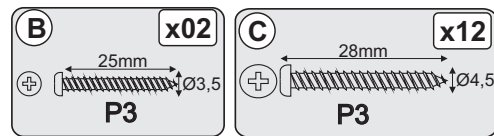

www.coreproducts.co.uk/parts

BATCH NUMBER **2015-1336**

For further advice you can telephone 01738630555

PLEASE RETAIN THIS INSTRUCTION LEAFLET FOR FUTURE REFERENCE.

01

02

03

04