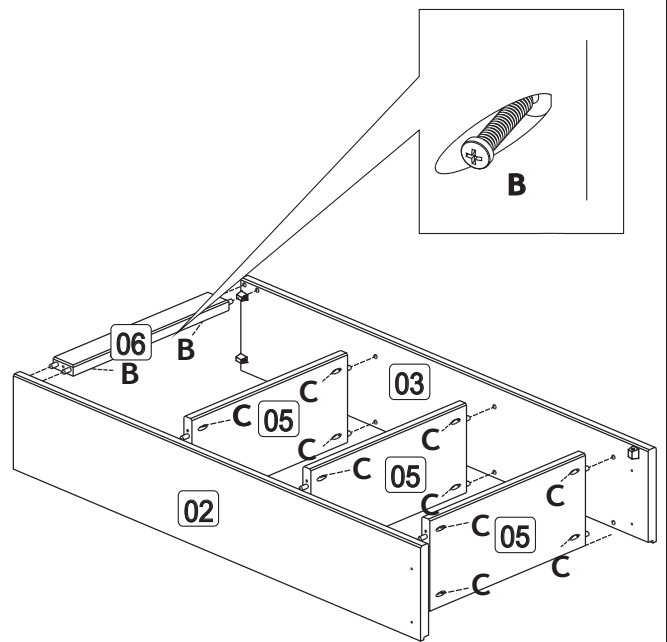

www.coreproducts.co.uk/parts

BATCH NUMBER **2015-1336**

For further advice you can telephone 01738630555

PLEASE RETAIN THIS INSTRUCTION LEAFLET FOR FUTURE REFERENCE.

01

02

03

04