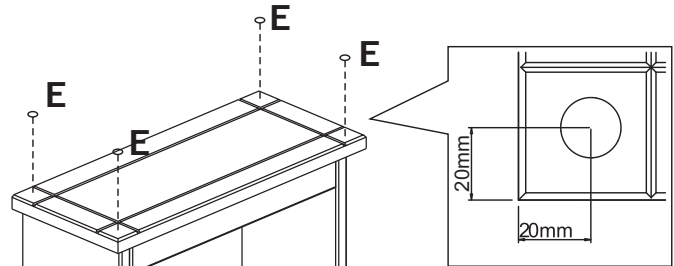

07

IMPORTANT NOTICE
In environments with children or uneven floors which could cause your furniture to fall forwards we recommend that this item of furniture is attached to your wall using appropriate fixings (not supplied).