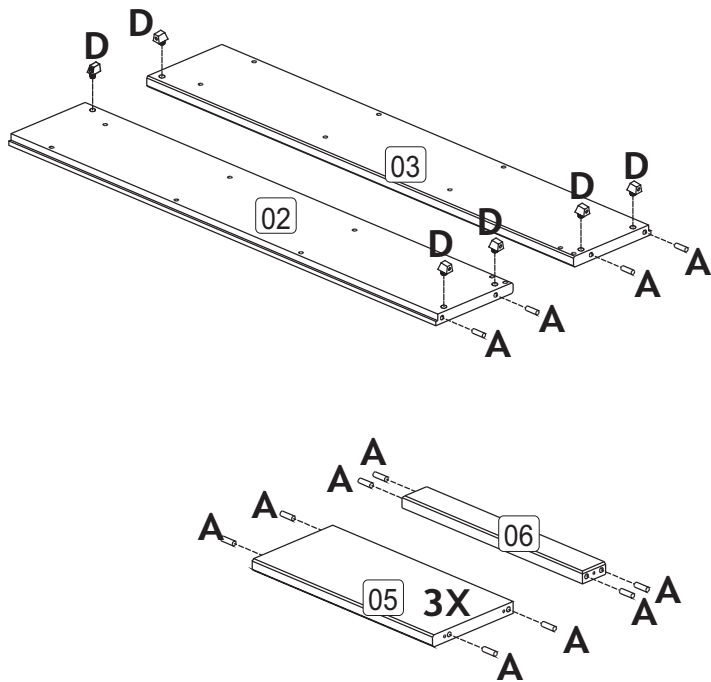

www.coreproducts.co.uk/parts

BATCH NUMBER **2015-1336**

For further advice you can telephone 01738630555

PLEASE RETAIN THIS INSTRUCTION LEAFLET FOR FUTURE REFERENCE.

01

02

03

04