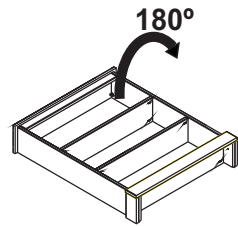

05

06

07

IMPORTANT NOTICE
In environments with children or uneven floors which could cause your furniture to fall forwards we recommend that this item of furniture is attached to your wall using appropriate fixings (not supplied).