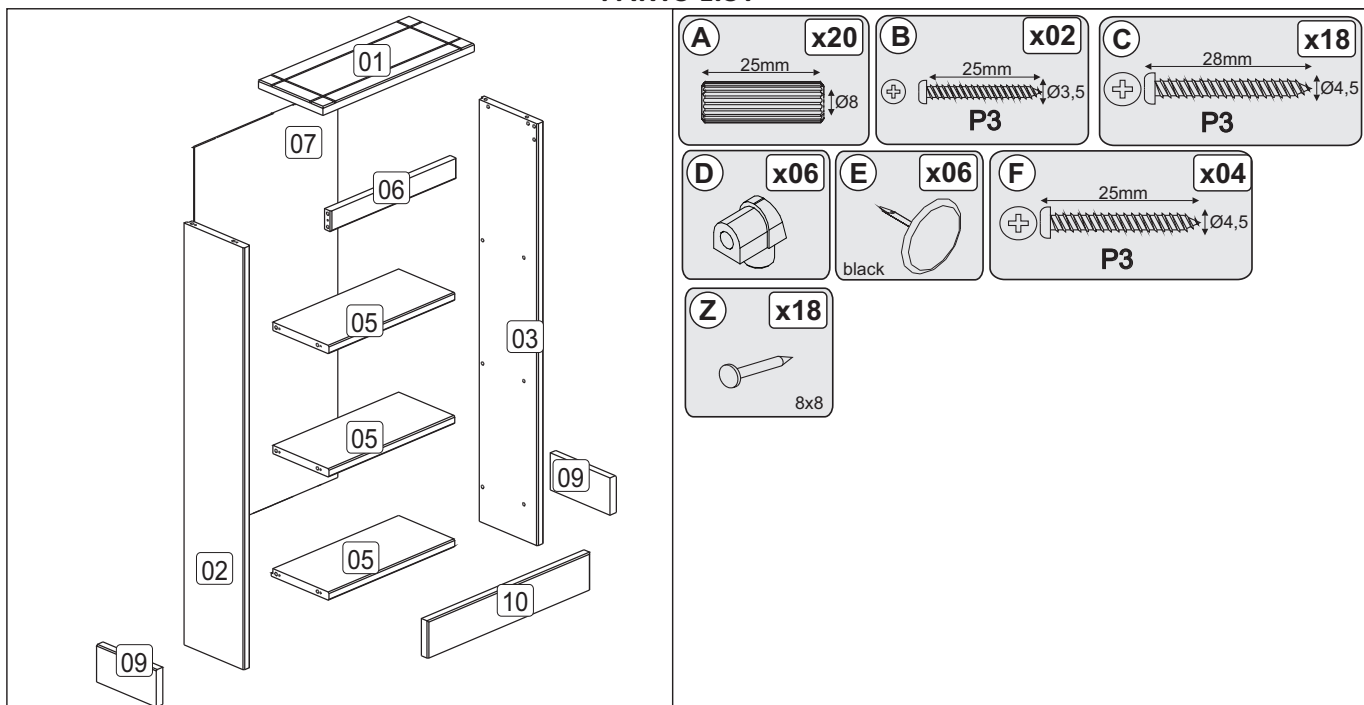

PARTS LIST

BEFORE YOU START ASSEMBLY

Please check that you have all the correct parts and fittings as detailed in the Parts List above.

In the unlikely event that you require to order spare parts please refer to your delivery note for details of how to order on our Parts Website.

www.coreproducts.co.uk/parts

BATCH NUMBER **2015-1336**

For further advice you can telephone 01738630555

PLEASE RETAIN THIS INSTRUCTION LEAFLET FOR FUTURE REFERENCE.