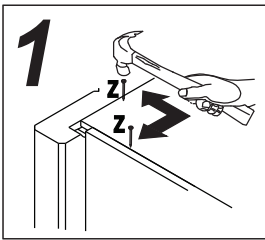

05

06

07

IMPORTANT NOTICE
In environments with children or uneven floors which could cause your furniture to fall forwards we recommend that this item of furniture is attached to your wall using appropriate fixings (not supplied).