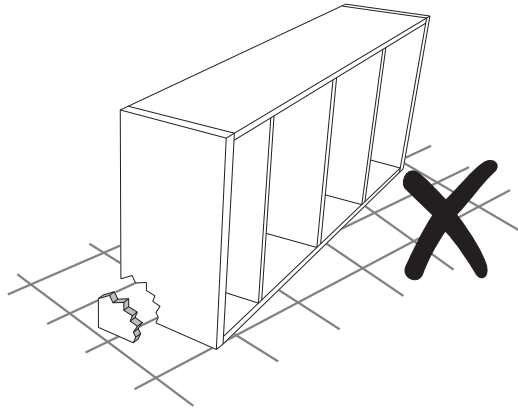

Desk

Assembly Instructions

CUSTOMER SERVICE
(01623 727374)

HARDWARE

1x

M4x20mm

2x

4,0x30mm