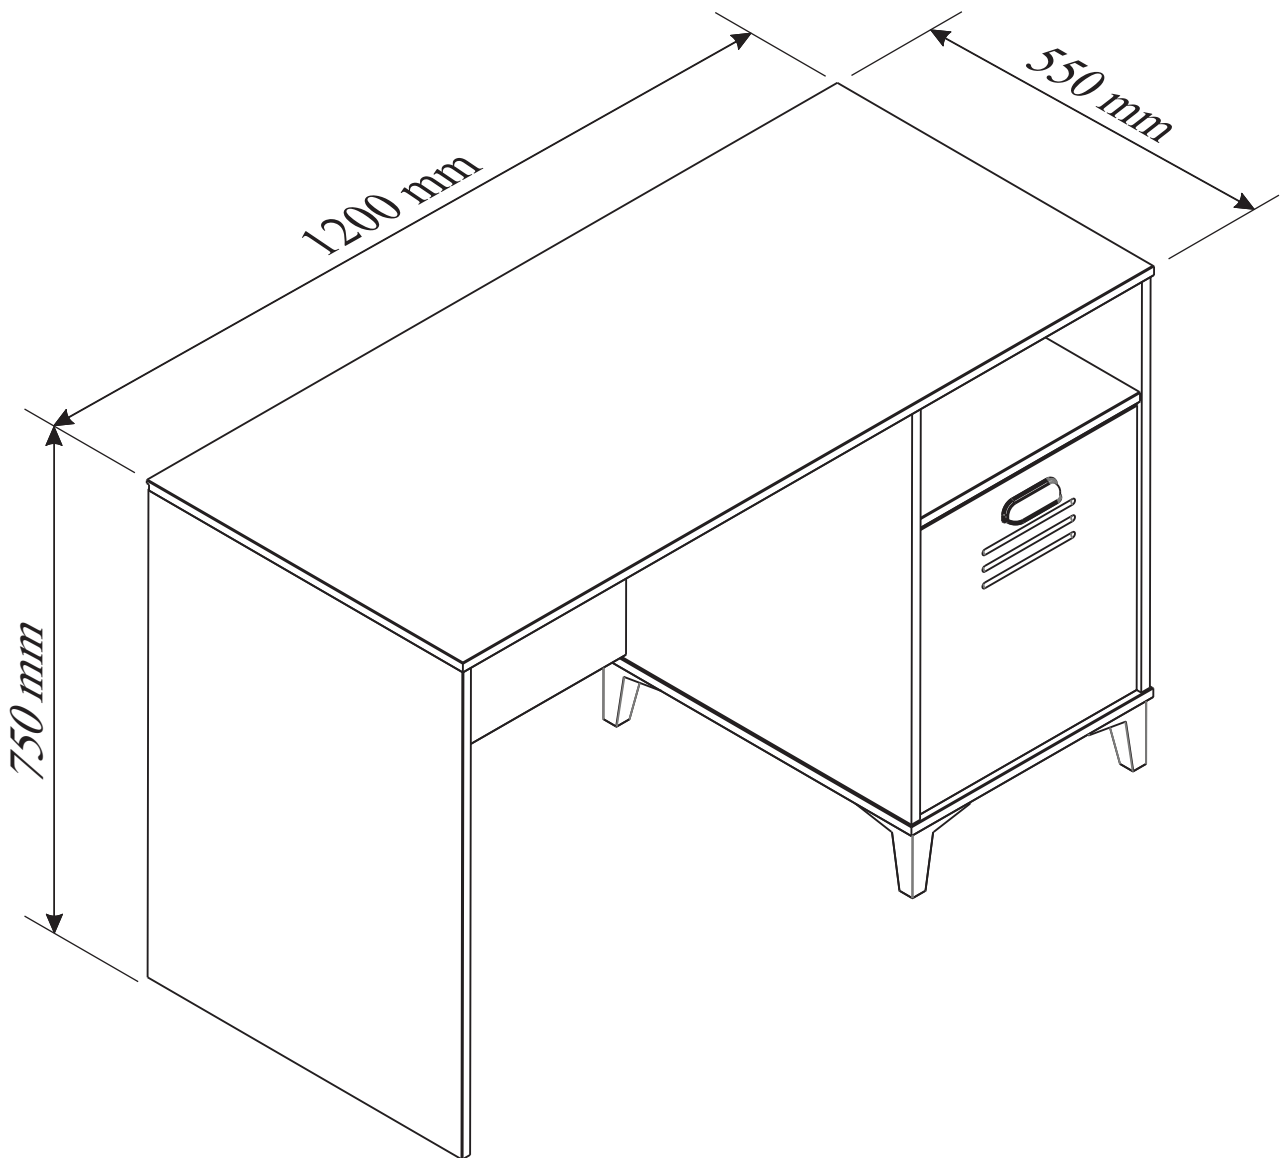

Desk

Assembly Instructions

CUSTOMER SERVICE
(01623 727374)

HARDWARE

1x

M4x20mm

2x

4,0x30mm