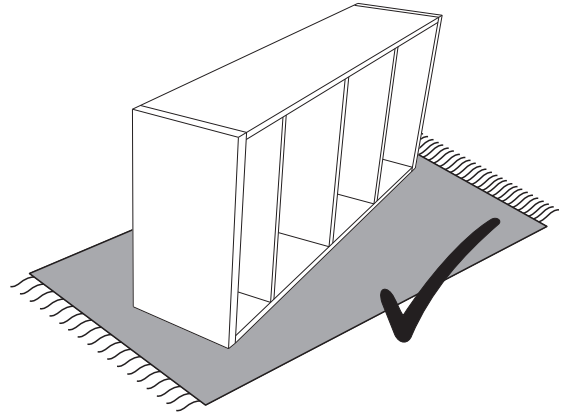

Desk

Assembly Instructions

CUSTOMER SERVICE
(01623 727374)

HARDWARE

1x

M4x20mm

2x

4,0x30mm