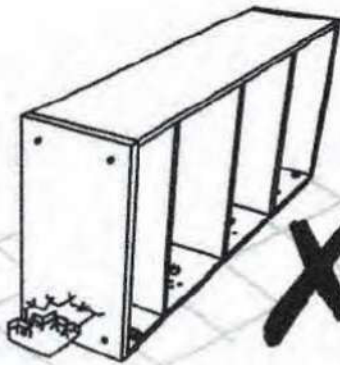

Folding Dining Set

Assembly Instructions

VERSION: 180315

SAV 101/102

**Extra
Tools Required**

Screwdriver

**Customer Service
(01623 727374)**

HARDWARE - TABLE

A
(6x50)
8 x

B
(6x13)
8 x

C
(6x23)
4 x

D
(8x30)
8 x

E
(Ø13.5)
8 x

F
(M8)
4 x

G
(4x20)
2 x

H
2 x

I
(4x20)
1 x

PARTS - TABLE

Safety Advice

Please take the time to carefully read through the whole of these instructions before you commence.

Keep these instructions for future reference.

Unpack, inspect and check off all of the contents.