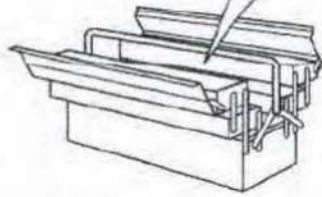

Folding Dining Set

Assembly Instructions

VERSION: 180315

SAV 101/102

**Extra
Tools Required**

Screwdriver

**Customer Service
(01623 727374)**

HARDWARE - TABLE

A
(6x50)
8 x

B
(6x13)
8 x

C
(6x23)
4 x

D
(8x30)
8 x

E
(Ø13.5)
8 x

F
(M8)
4 x

G
(4x20)
2 x

H
2 x