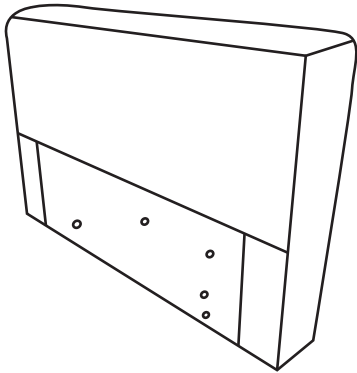

Sofa Bed

Assembly Instructions

VERSION180723

MON504

No Extra
Tools Required

Customer Service
(01623 727374)

PARTS

①

X1

②

X1

③

X1

④

X4

⑤

X1

HARDWARE LIST

A		M8*25mm	16PCS
B		8*30*2mm	8PCS
C		M8	1PCS
D		M8*80mm	8PCS
E		8*22*2mm	16PCS
F		M8	8PCS
G			1PCS
H			1PCS

Safety Advice

Please take the time to carefully read through the whole of these instructions before you commence.