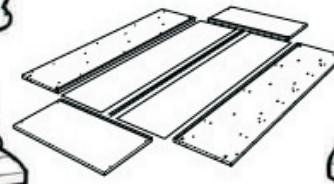

Sofa Bed

Assembly Instructions

VERSION180723

MON504

No Extra
Tools Required

Customer Service
(01623 727374)

PARTS

①

X1

②

X1

③

X1

④

X4

⑤

X1

HARDWARE LIST

A		M8*25mm	16PCS
B		8*30*2mm	8PCS
C		M8	1PCS
D		M8*80mm	8PCS
E		8*22*2mm	16PCS
F		M8	8PCS
G			1PCS
H			1PCS

Safety Advice

Please take the time to carefully read through the whole of these instructions before you commence.