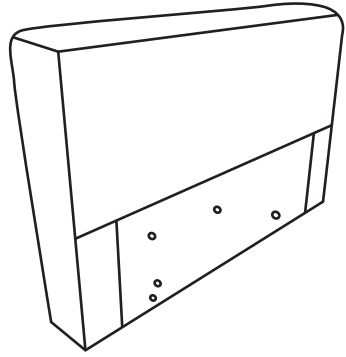

Sofa Bed

Assembly Instructions

VERSION180723

MON504

No Extra
Tools Required

Customer Service
(01623 727374)

PARTS

①

X1

②

X1

③

X1

④

X4

⑤

X1

HARDWARE LIST

A		M8*25mm	16PCS
B		8*30*2mm	8PCS
C		M8	1PCS
D		M8*80mm	8PCS
E		8*22*2mm	16PCS
F		M8	8PCS
G			1PCS
H			1PCS

Safety Advice

Please take the time to carefully read through the whole of these instructions before you commence.