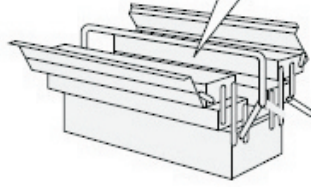

Sofa Bed

Assembly Instructions

No Extra
Tools Required

Customer Service
(01623 727374)

PARTS

①

X1

②

X1

③

X1

④

X4

⑤

X1

⑥

X1

HARDWARE LIST

A		M8*30mm	12PCS
B		M8	1PCS
C		M8*80mm	8PCS
D		8*22*2mm	8PCS
E		M8	8PCS
F			1PCS

Safety Advice

Please take the time to carefully read through the whole of these instructions before you commence.