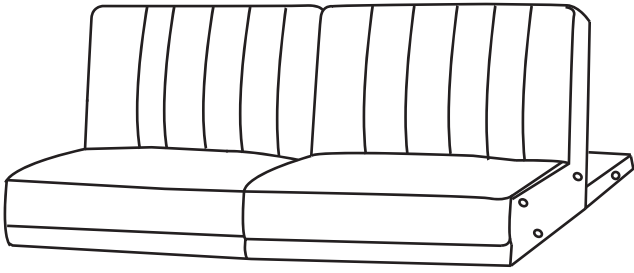

Sofa Bed

Assembly Instructions

No Extra
Tools Required

Customer Service
(01623 727374)

PARTS

①

X1

②

X1

HARDWARE LIST

A		M8*30mm	12PCS
B		M8	1PCS
C		M8*80mm	8PCS
D		8*22*2mm	8PCS
E		M8	8PCS
F			1PCS

Safety Advice

Please take the time to carefully read through the whole of these instructions before you commence.