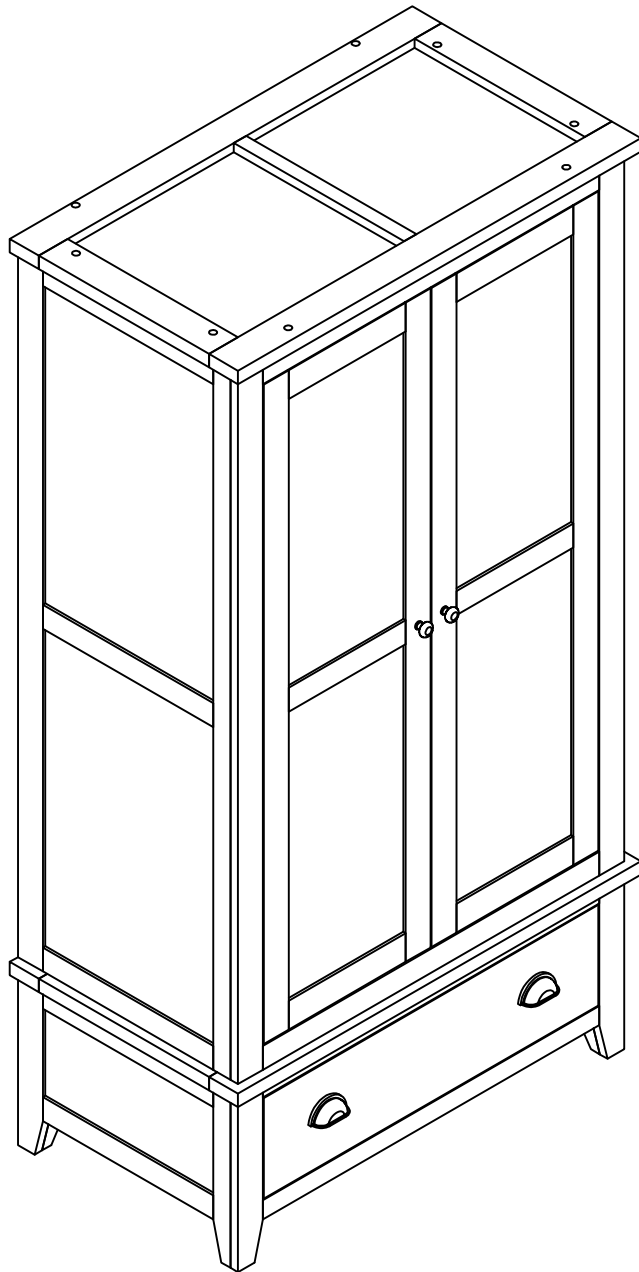

Richmond 2 Door Combination Wardrobe Assembly Instructions

Version 050818

RIC304

CUSTOMER SERVICE
(01623 727374)

Hardware List

A

24x M6 x 30

B

2x M4 x 25

G

6x M3.5 x 15

H

4x Ø8 x 25

Part List

Safety Advice

Please take the time to carefully read through the whole of these instructions before you commence.