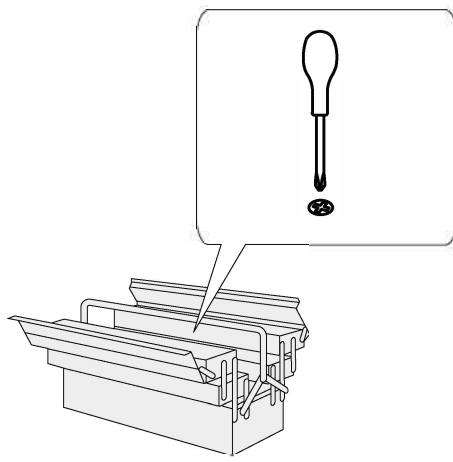

Richmond 2 Door Combination Wardrobe Assembly Instructions

Version 050818

RIC304

CUSTOMER SERVICE
(01623 727374)

Hardware List

A

24x M6 x 30

B

2x M4 x 25

G

6x M3.5 x 15

H

4x Ø8 x 25

Part List

Safety Advice

Please take the time to carefully read through the whole of these instructions before you commence.