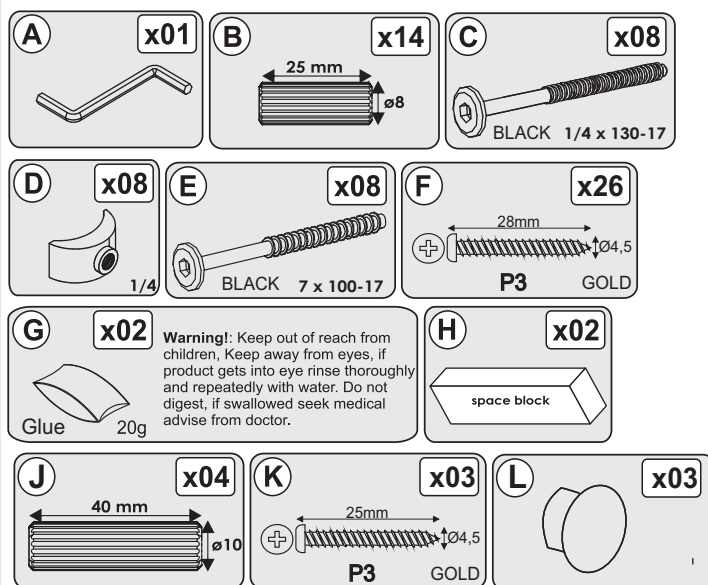

PARTS LIST

BEFORE YOU START ASSEMBLY

Please check that you have all the correct parts and fittings as detailed on the assembly instructions.

FOR DAMAGED/REPLACEMENT PARTS

Please visit

www.coreproducts.co.uk/parts