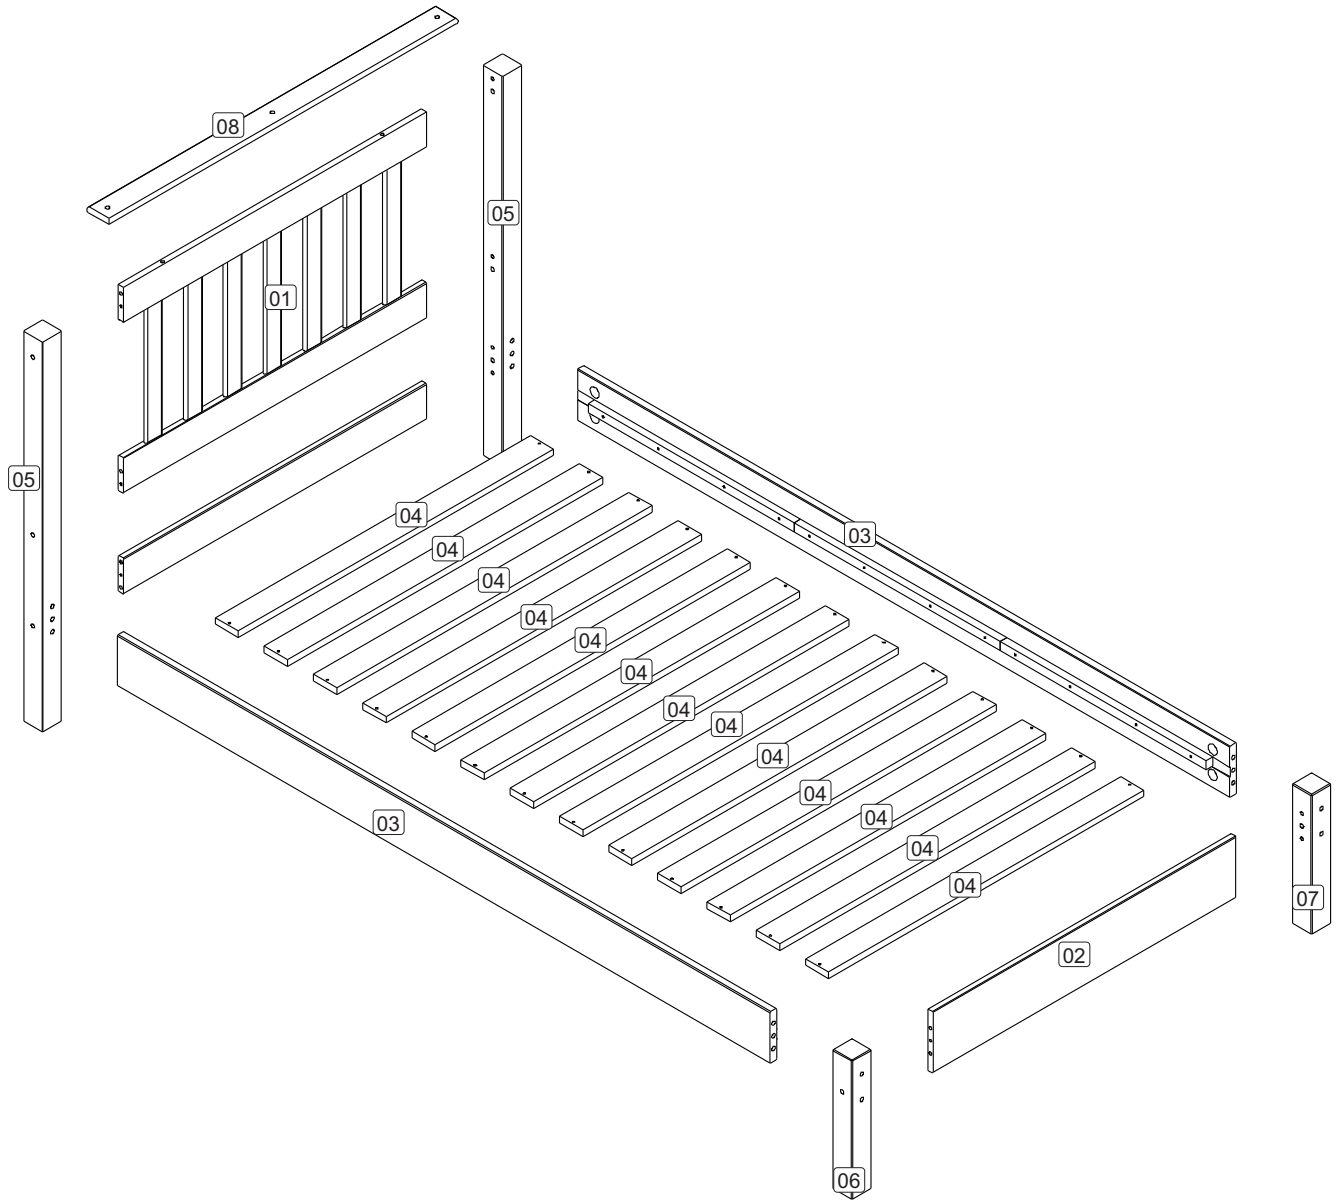

WX300LE

2021 SPECIFICATION

WX300LE

Thank you for choosing this furniture.

BEFORE YOU START ASSEMBLY please store the carton at room temperature for 48 hours or more so the contents can acclimatise.

PLEASE RETAIN ALL PACKING UNTIL YOU HAVE COMPLETED ASSEMBLY.

Information about your Pine furniture.

Our pine furniture ranges have been carefully crafted from solid wood and natural wood veneers. Each piece of pine has unique characteristics such as knots, variances in shading and graining. These are part of the natural character of the furniture itself.