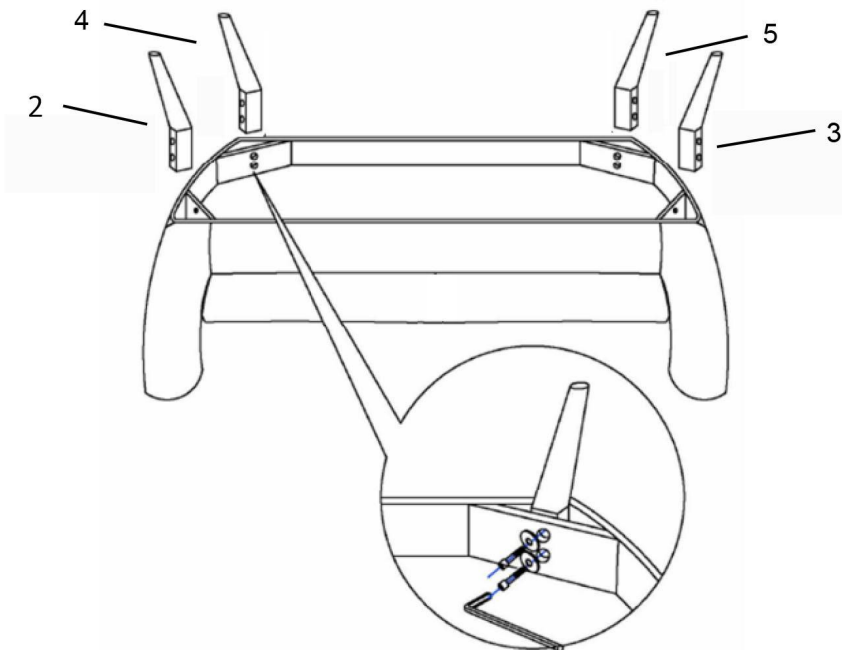

1

Parts List			Hardware List		
Part	Description	Qty	Part	Description	Qty
1	Sofa	1	A	M8 Screw	8
2	Front Left Leg	1	B	M8 Washer	8
3	Front Right Leg	1			
4	Back Left Leg	1	C	Allen Key	1
5	Back Right Leg	1			

Step 1: Attach the legs (2, 3, 4, 5) to the sofa (1) using hardware parts A, B and C.
DO NOT use any power tools as this may damage the frame and will invalidate any claim.