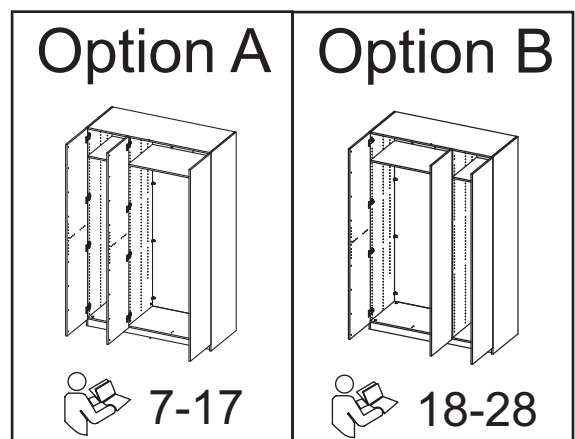

210 SERIES

3 DOOR HINGED WARDROBE

Assembly Instruction

!!WARNING In order to prevent overturning/ toppling over, this product must be used with the wall attachment device provided. However you will need to source suitable fixings for your wall type. If in doubt, please consult a qualified trades person. Always ensure the wall to be drilled is free from hidden electrical wires, water and/or gas pipes or any other obstruction.

!!Please take time to read and follow these instructions carefully!!