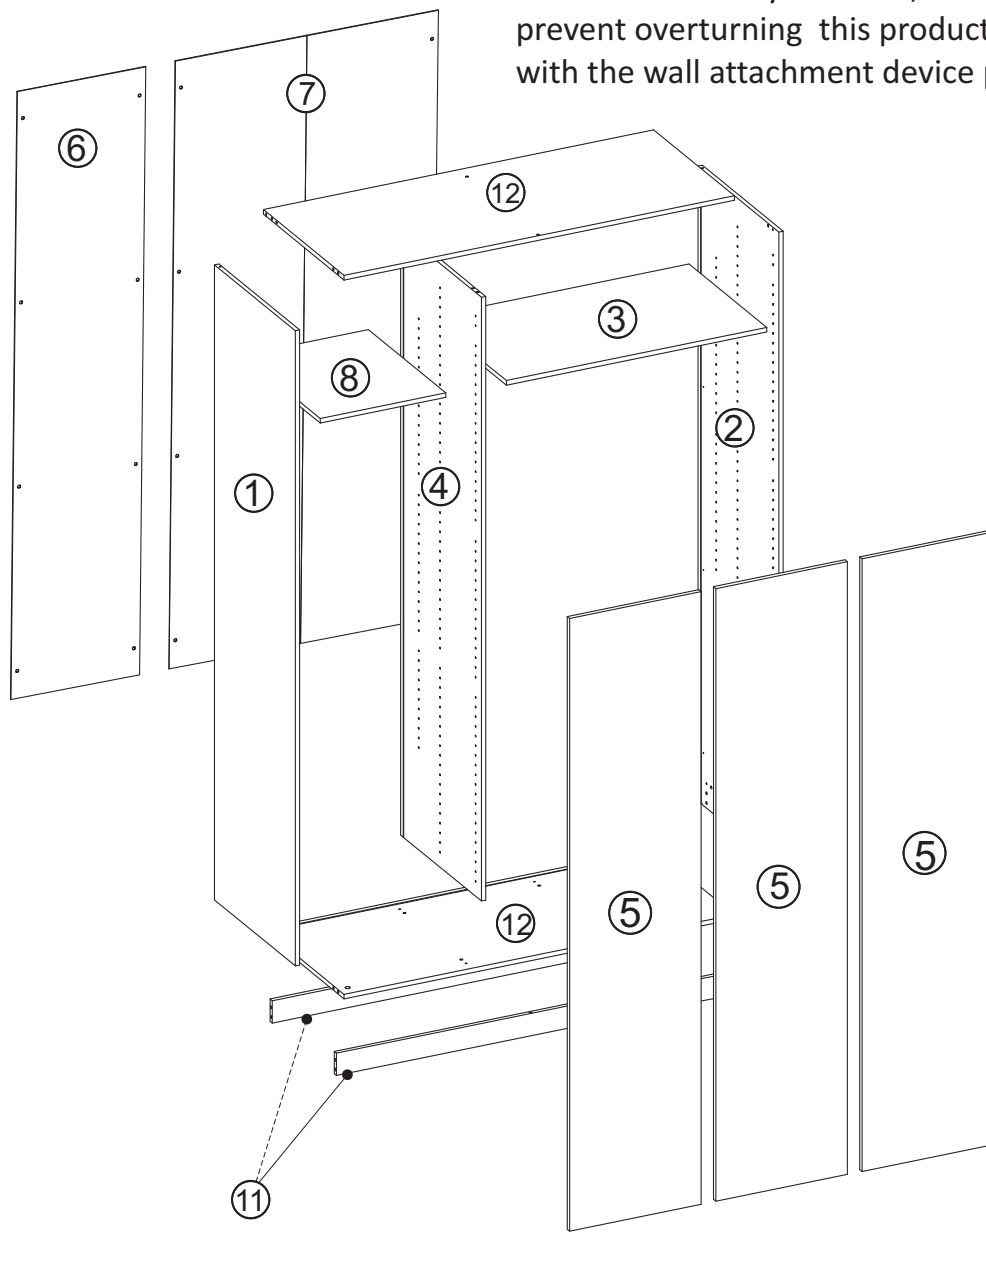

Installation shall be carried out exactly according to the manufacturer's instructions-otherwise a safety risk can occur if incorrectly installed; **WARNING** In order to prevent overturning this product must be used with the wall attachment device provided.