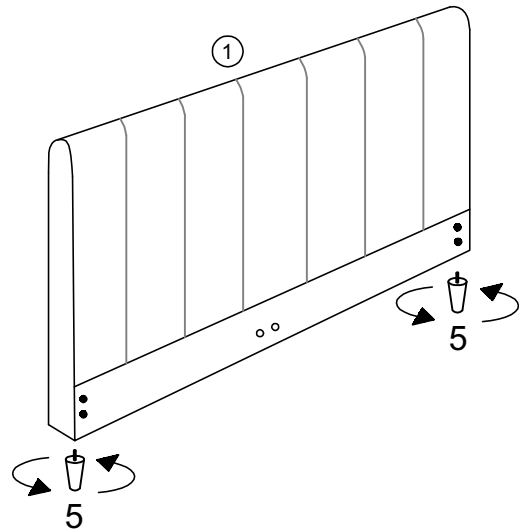

Step 1

Step 2

Step 3

- B x 4 PCS
- D x 4 PCS
- C x 8 PCS

Step 4

- A x 8 PCS

USE OF POWER TOOLS TO ASSEMBLE THIS PRODUCT WILL INVALIDATE ANY CLAIM AND DAMAGE THIS PRODUCT MAKING IT UNSAFE.