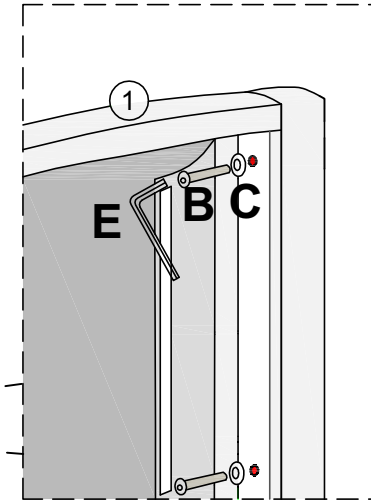

PARTS LIST

HARDWARE LIST

A		5/16 X 25MM BOLT	12 PCS
B		5/16 X 50MM BOLT	11 PCS
C		M8 WASHER	18 PCS
D		NUT	7 PCS
E		ALLEN KEY	1 PC
F		SPANNER	1 PC
G		PLASTIC CENTRE CAP	13 PCS
H		PLASTIC END CAP	26 PCS

1	HEADBOARD	1 PC
2a	LEFT WING	1 PC
2b	RIGHT WING	1 PC
3	FOOTBOARD	1 PC
4	CENTRE SUPPORT LEG	2 PCS
5	WOODEN FEET	4 PCS
6	SIDE RAIL	2 PCS
7	CENTRE RAIL	1 PC
8	WOODEN SLAT	26 PCS
9	CENTRE CROSS RAIL	1 PC

-  A x 4 PCS
-  B x 3 PCS
-  C x 6 PCS
-  D x 3 PCS

Step 6

USE OF POWER TOOLS TO ASSEMBLE THIS PRODUCT WILL INVALIDATE ANY CLAIM AND DAMAGE THIS PRODUCT MAKING IT UNSAFE.

Step 7

 B x 4 PCS

 C x 4 PCS

COMPLETED!