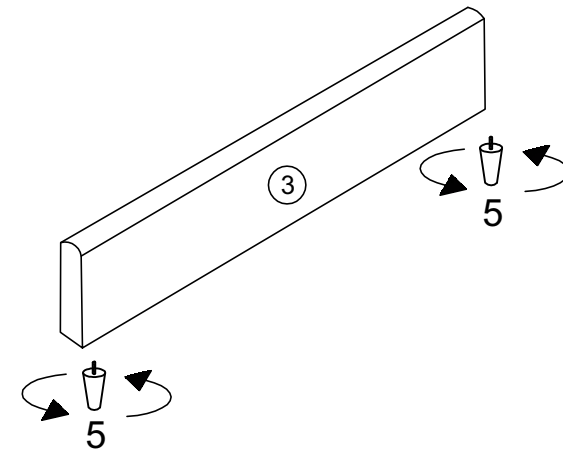

Step 1

Step 2

Step 3

- B x 4 PCS
- D x 4 PCS
- C x 8 PCS

Step 4

- A x 8 PCS

USE OF POWER TOOLS TO ASSEMBLE THIS PRODUCT WILL INVALIDATE ANY CLAIM AND DAMAGE THIS PRODUCT MAKING IT UNSAFE.