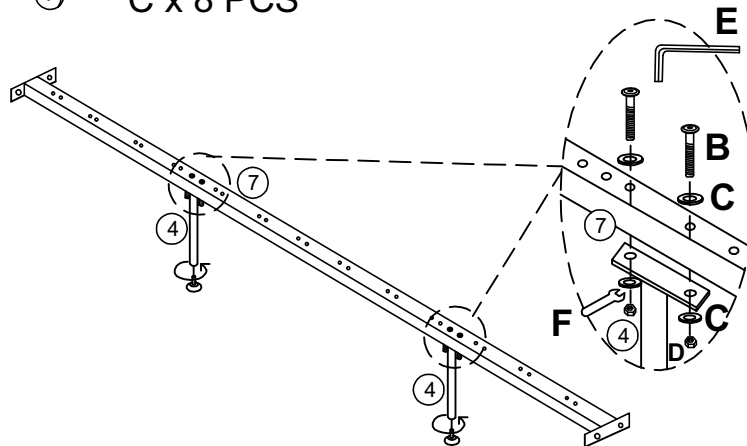

PARTS LIST

HARDWARE LIST

A		5/16 X 25MM BOLT	12 PCS
B		5/16 X 50MM BOLT	11 PCS
C		M8 WASHER	18 PCS
D		NUT	7 PCS
E		ALLEN KEY	1 PC
F		SPANNER	1 PC
G		PLASTIC CENTRE CAP	13 PCS
H		PLASTIC END CAP	26 PCS

1	HEADBOARD	1 PC
2a	LEFT WING	1 PC
2b	RIGHT WING	1 PC
3	FOOTBOARD	1 PC
4	CENTRE SUPPORT LEG	2 PCS
5	WOODEN FEET	4 PCS
6	SIDE RAIL	2 PCS
7	CENTRE RAIL	1 PC
8	WOODEN SLAT	26 PCS
9	CENTRE CROSS RAIL	1 PC

Step 1

Step 2

Step 3

-  B x 4 PCS
-  D x 4 PCS
-  C x 8 PCS

Step 4

-  A x 8 PCS

USE OF POWER TOOLS TO ASSEMBLE THIS PRODUCT WILL INVALIDATE ANY CLAIM AND DAMAGE THIS PRODUCT MAKING IT UNSAFE.

Step 5