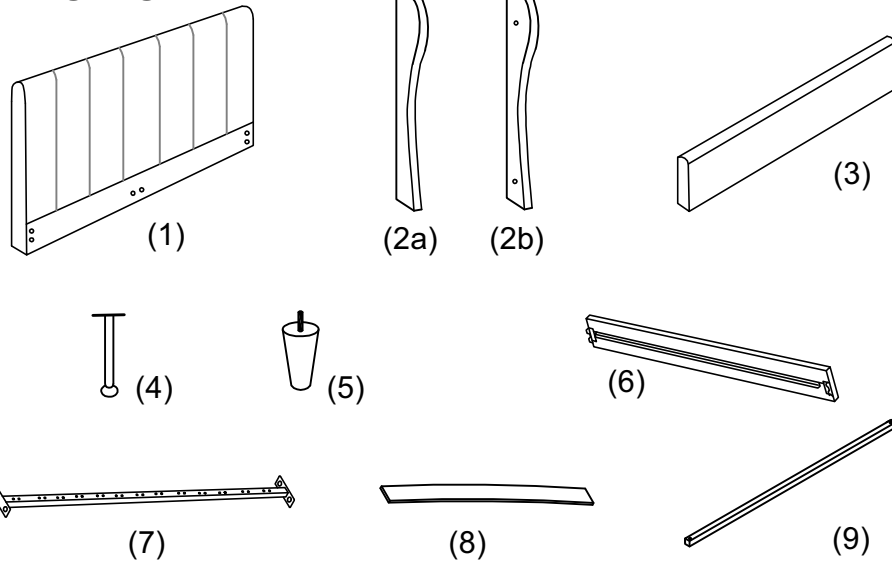

AMELIA 4'6" BED ASSEMBLY INSTRUCTIONS

FOR DOMESTIC USE ONLY IMPORTANT

PLEASE READ BEFORE YOU CONTINUE FURTHER

THE PRODUCT YOU HAVE PURCHASED WILL GIVE YOU MANY YEARS OF SERVICE IF YOU FOLLOW THE GUIDELINES FOR ITS SAFE ASSEMBLY AND PERIODIC MAINTENANCE AND CLEANING.

ASSEMBLE ON A SOFT CLEAN SURFACE.

DO NOT USE ANY TOOLS OTHER THAN THOSE SHOWN.

ANY SPANNERS OR ALLEN KEYS REQUIRED ARE INCLUDED WITH THE FITTINGS KIT.

DO NOT FOR ANY REASON USE A POWER TOOL TO ASSEMBLE THIS PRODUCT . ITS USE WILL INVALIDATE ANY CLAIM YOU MAY HAVE AND COULD MAKE THIS PRODUCT UNSAFE.

PARTS LIST

HARDWARE LIST

A		5/16 X 25MM BOLT	12 PCS
B		5/16 X 50MM BOLT	11 PCS
C		M8 WASHER	18 PCS
D		NUT	7 PCS
E		ALLEN KEY	1 PC
F		SPANNER	1 PC
G		PLASTIC CENTRE CAP	13 PCS
H		PLASTIC END CAP	26 PCS

1	HEADBOARD	1 PC
2a	LEFT WING	1 PC
2b	RIGHT WING	1 PC
3	FOOTBOARD	1 PC
4	CENTRE SUPPORT LEG	2 PCS
5	WOODEN FEET	4 PCS
6	SIDE RAIL	2 PCS
7	CENTRE RAIL	1 PC
8	WOODEN SLAT	26 PCS
9	CENTRE CROSS RAIL	1 PC