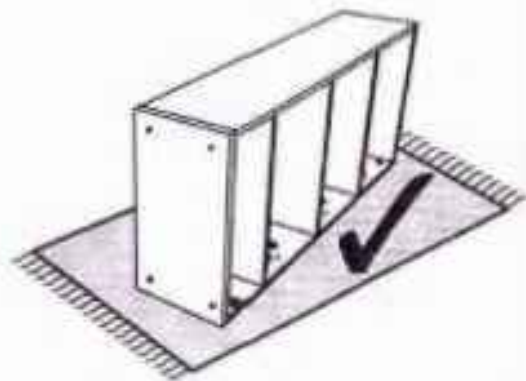

SAREER FURNITURE

AMBASSADOR 5FT BED

Assembly Instructions

**Extra
Tools Required
Screwdriver**

HARDWARE

A

M6 x 45mm
(6 PCS)

B