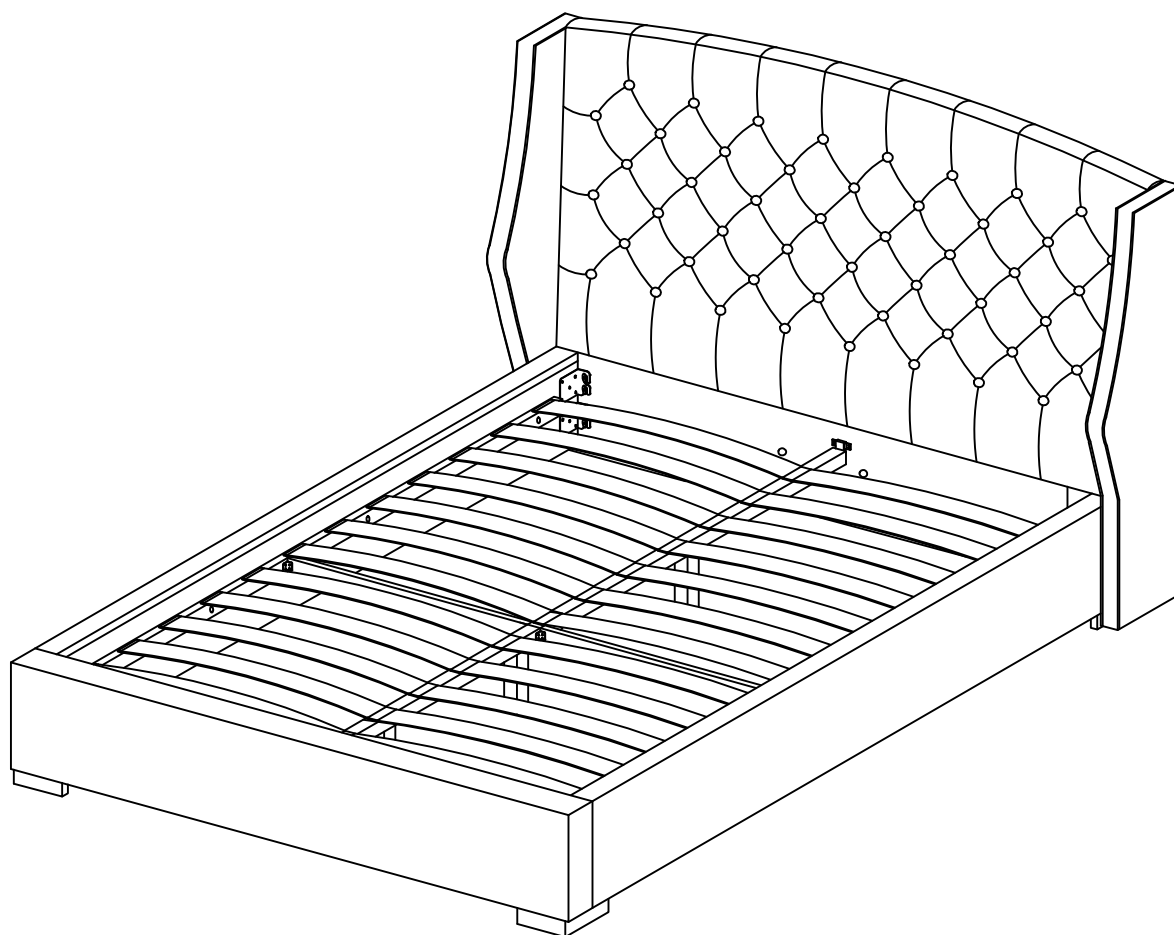

SAREER FURNITURE

AMBASSADOR 5FT BED

Assembly Instructions

**Extra
Tools Required
Screwdriver**

HARDWARE

A

M6 x 45mm
(6 PCS)

B