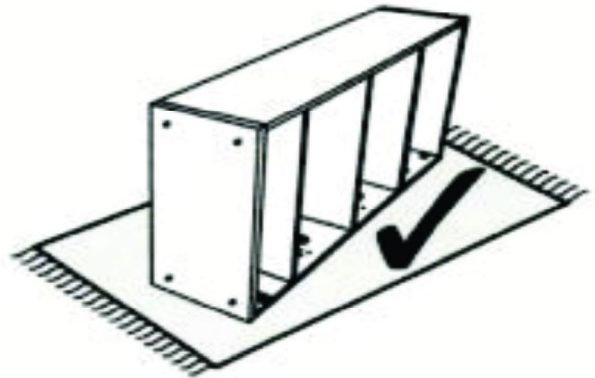

135cm Bed

Assembly Instructions

Customer Service
(01623 727374)

HARDWARE

Bolt M6*40mm
(02 Pcs)

Bolt M6*15mm
(08 Pcs)

Flat washer
(08 Pcs)

Screw M4*30mm
(28 Pcs)

Allen Key M4
(01 Pc)

PARTS

Safety Advice

Please take the time to carefully read through the whole of these instructions before you commence.

Keep these instructions for future reference.

Unpack, inspect and check off all of the contents.