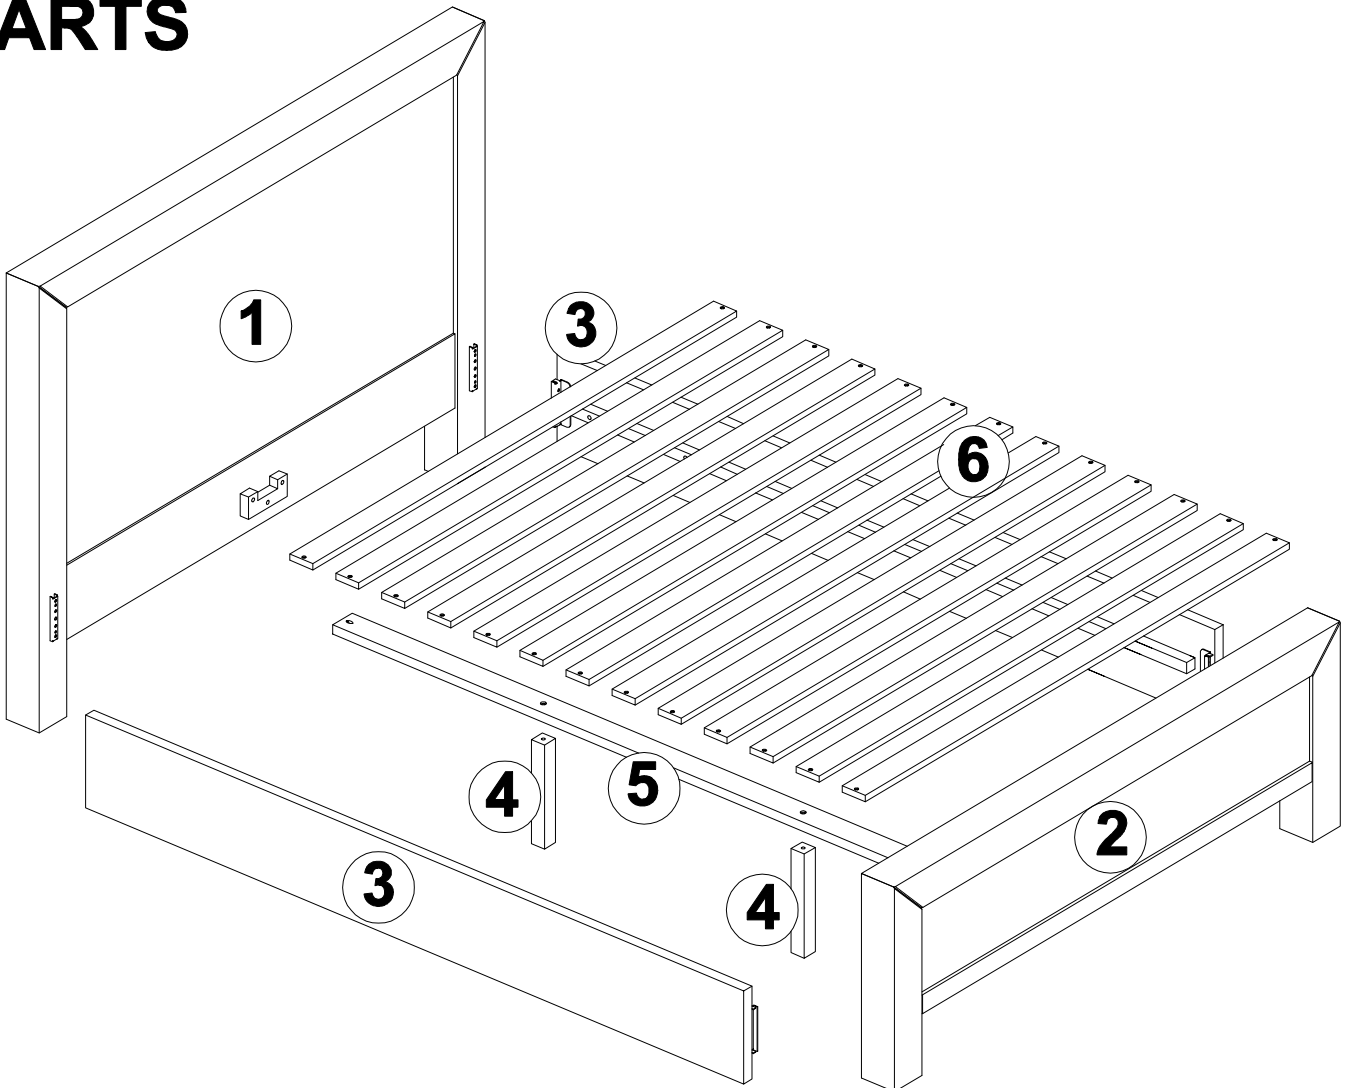

135cm Bed

Assembly Instructions

Customer Service
(01623 727374)

HARDWARE

Bolt M6*40mm
(02 Pcs)

Bolt M6*15mm
(08 Pcs)

Flat washer
(08 Pcs)

Screw M4*30mm
(28 Pcs)

Allen Key M4
(01 Pc)

PARTS

Safety Advice

Please take the time to carefully read through the whole of these instructions before you commence.

Keep these instructions for future reference.

Unpack, inspect and check off all of the contents.