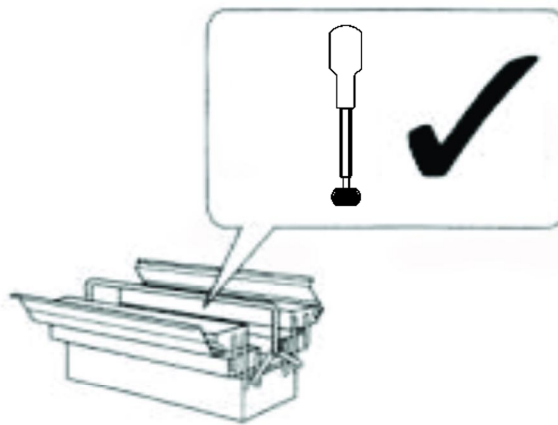

135cm Bed

Assembly Instructions

Customer Service
(01623 727374)

HARDWARE

Bolt M6*40mm
(02 Pcs)

Bolt M6*15mm
(08 Pcs)

Flat washer
(08 Pcs)

Screw M4*30mm
(28 Pcs)

Allen Key M4
(01 Pc)

PARTS

Safety Advice

Please take the time to carefully read through the whole of these instructions before you commence.

Keep these instructions for future reference.

Unpack, inspect and check off all of the contents.