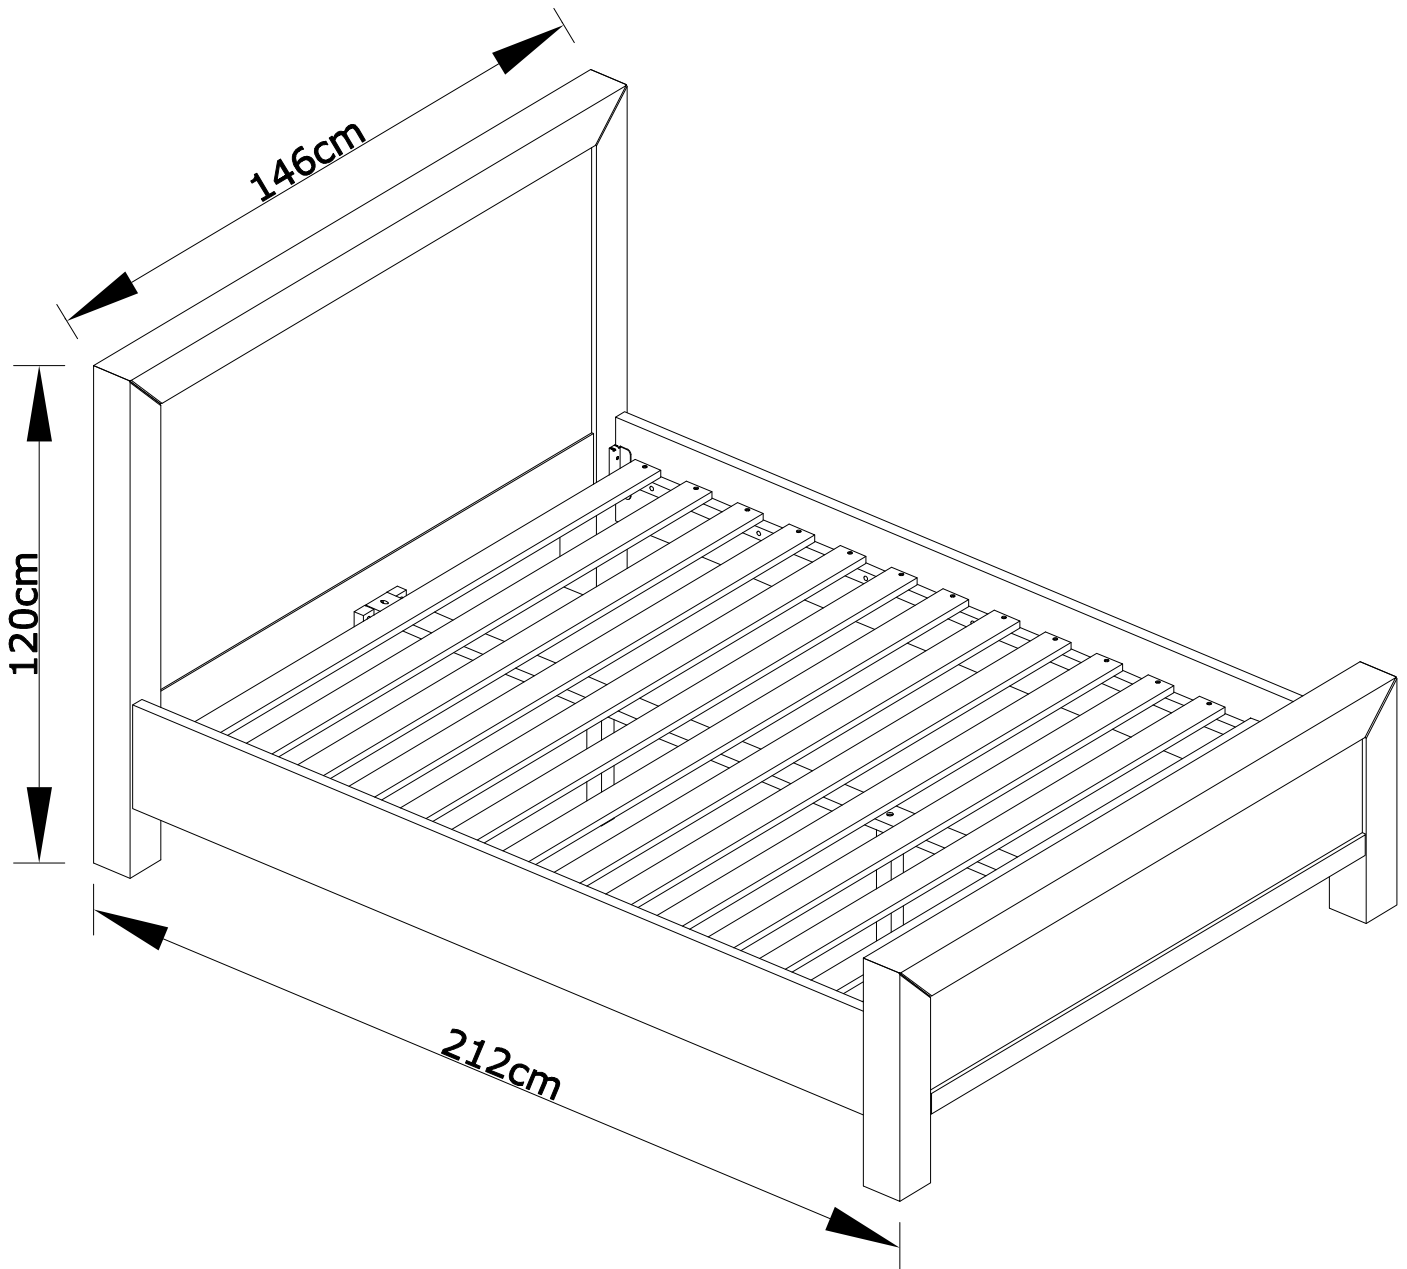

135cm Bed

Assembly Instructions

Customer Service
(01623 727374)

HARDWARE

Bolt M6*40mm
(02 Pcs)

Bolt M6*15mm
(08 Pcs)

Flat washer
(08 Pcs)

Screw M4*30mm
(28 Pcs)