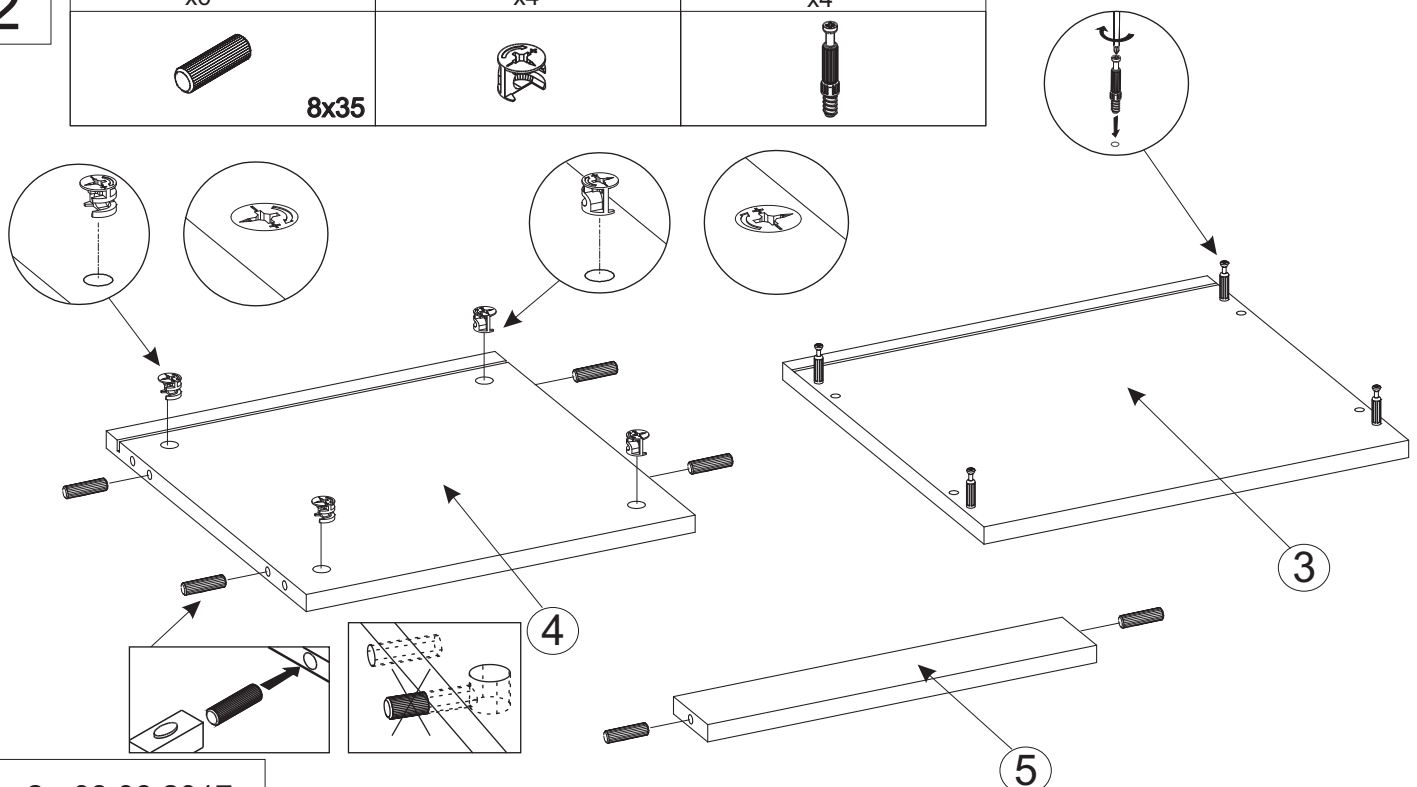

Care and maintenance

- To clean wipe with a slightly damp clean cloth.
- Periodically check there are no loose screws or fittings.

Enjoy your furniture.

PART	SIZE	QTY
1	581x380x16	1
2	581x380x16	1
3	402x400x16	1
4	368x379x16	1
5	368x65x16	1
6	396x168x16	3
7	350x120x12	3
8	350x120x12	3
9	336x105x16	3
10	357x346x3	3
11	493x378x3	1

1

x4  8x35	x4 	x4 	x12  6,3x13
x6 	x4 		

2

x6  8x35	x4 	x4 
--	---	---

2

x1	x6	x6	x1
	 6x30		

3

x3	x6	x12
		 3x20