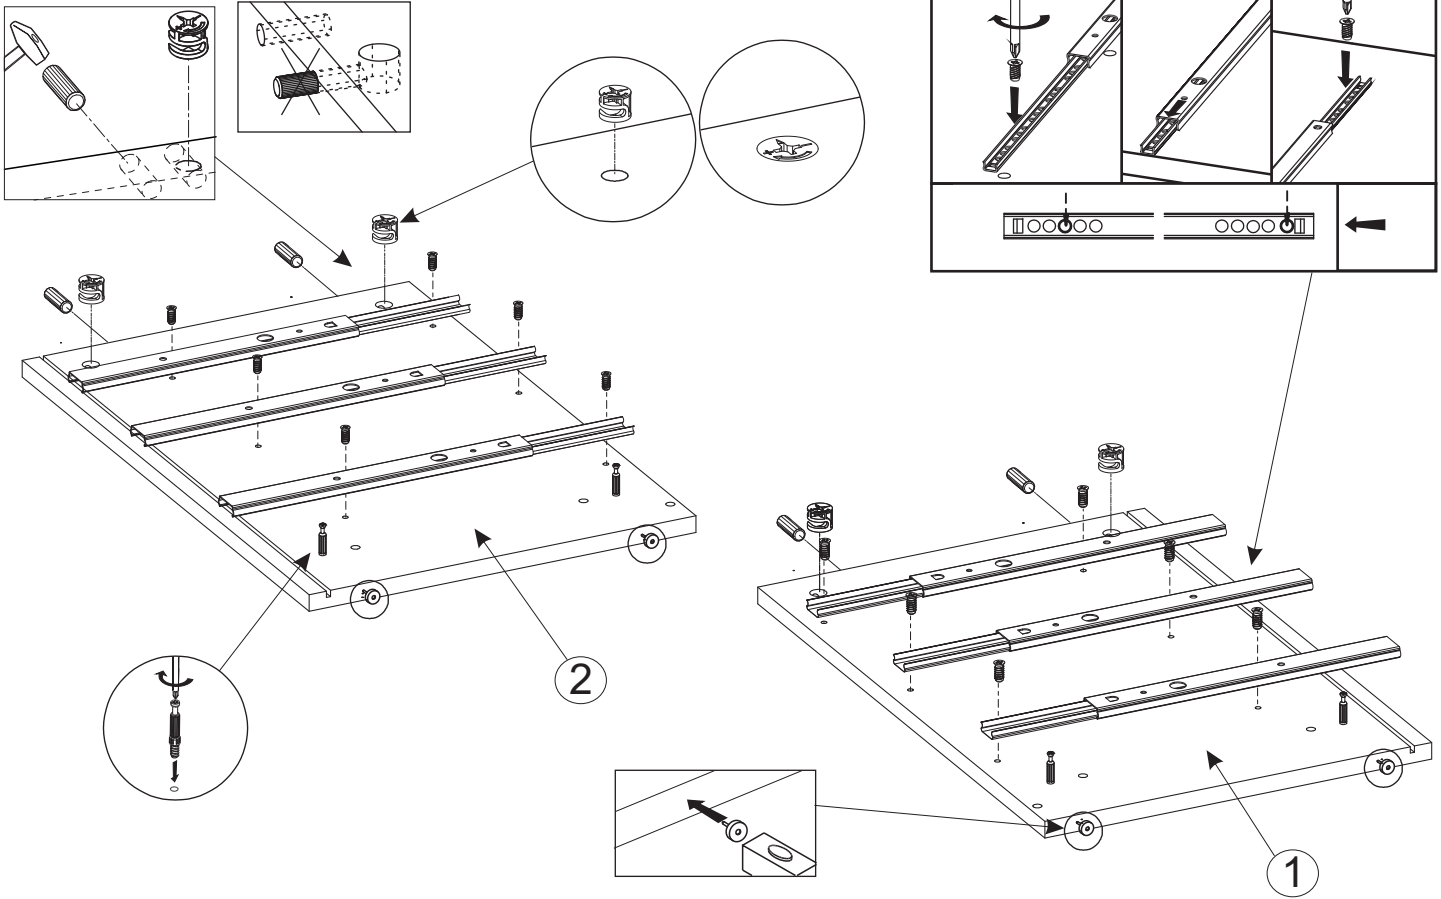

Care and maintenance

- To clean wipe with a slightly damp clean cloth.
- Periodically check there are no loose screws or fittings.

Enjoy your furniture.

PART	SIZE	QTY
1	581x380x16	1
2	581x380x16	1
3	402x400x16	1
4	368x379x16	1
5	368x65x16	1
6	396x168x16	3
7	350x120x12	3
8	350x120x12	3
9	336x105x16	3
10	357x346x3	3
11	493x378x3	1

1

x4  8x35	x4 	x4 	x12  6,3x13
x6 	x4 		

2

x6  8x35	x4 	x4 
--	---	---

2

x1	x6	x6	x1
	 6x30		

3

x3	x6	x12
		 3x20