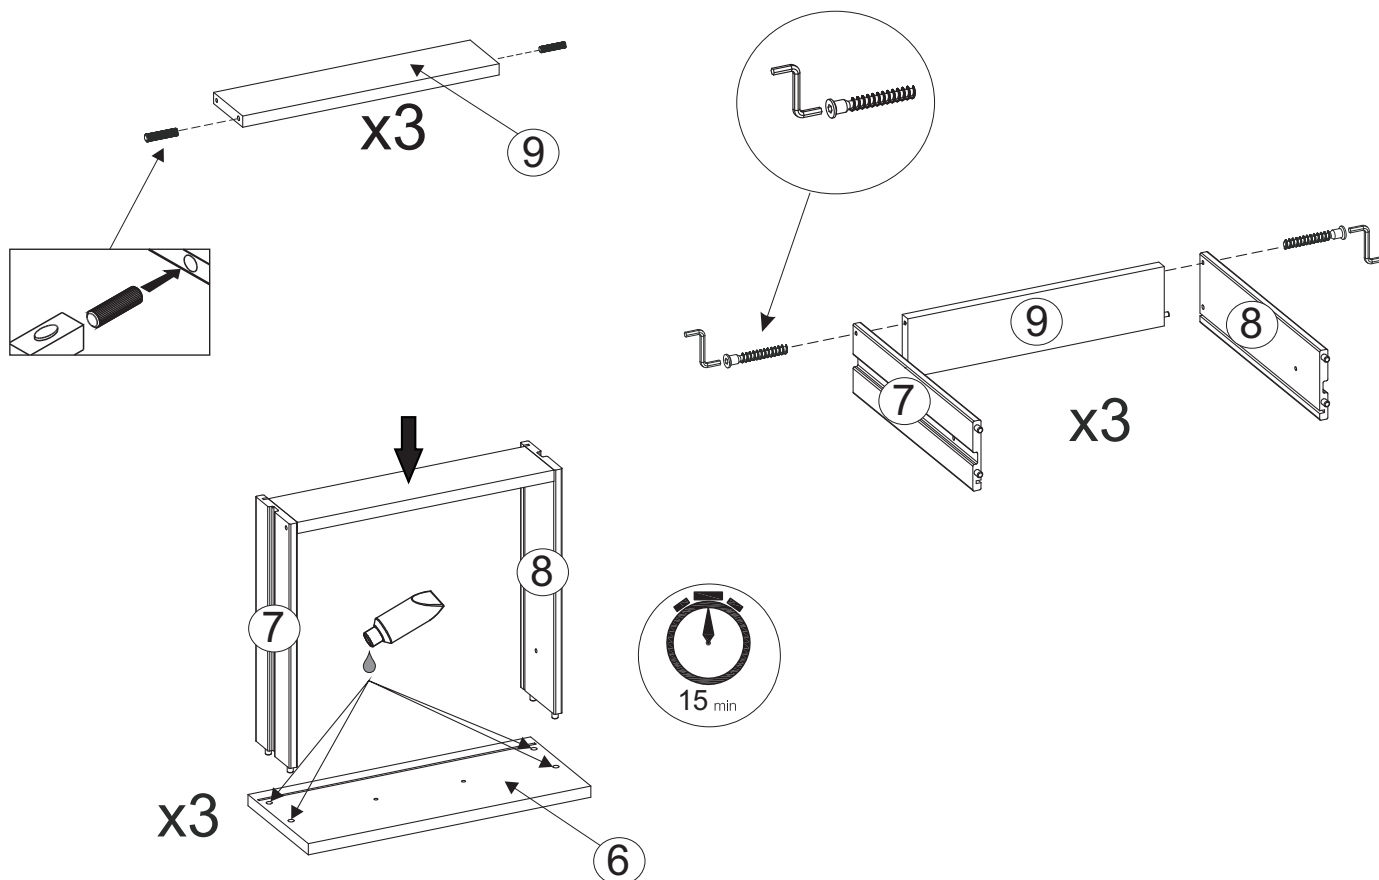

Care and maintenance

- To clean wipe with a slightly damp clean cloth.
- Periodically check there are no loose screws or fittings.

Enjoy your furniture.

PART	SIZE	QTY
1	581x380x16	1
2	581x380x16	1
3	402x400x16	1
4	368x379x16	1
5	368x65x16	1
6	396x168x16	3
7	350x120x12	3
8	350x120x12	3
9	336x105x16	3
10	357x346x3	3
11	493x378x3	1

1

x4  8x35	x4 	x4 	x12  6,3x13
x6 	x4 		

2

x6  8x35	x4 	x4 
--	---	---

2

x1	x6	x6	x1
	 6x30		

3

x3	x6	x12
		 3x20