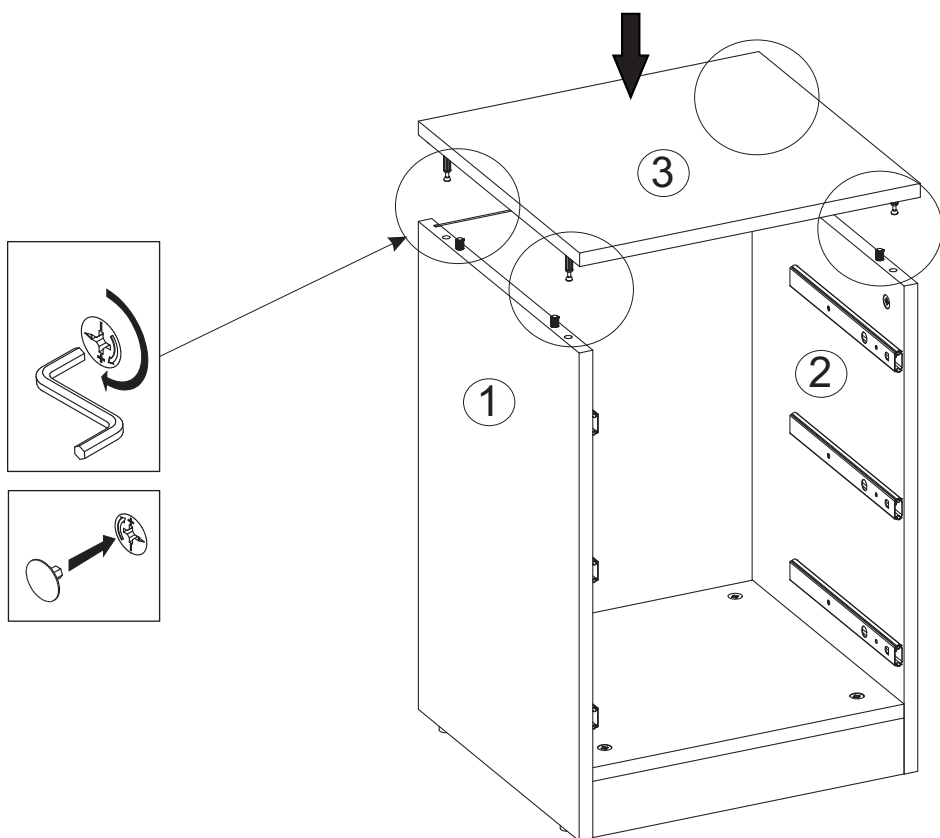

Care and maintenance

- To clean wipe with a slightly damp clean cloth.
- Periodically check there are no loose screws or fittings.

Enjoy your furniture.

PART	SIZE	QTY
1	581x380x16	1
2	581x380x16	1
3	402x400x16	1
4	368x379x16	1
5	368x65x16	1
6	396x168x16	3
7	350x120x12	3
8	350x120x12	3
9	336x105x16	3
10	357x346x3	3
11	493x378x3	1

4

x4	x1
	

5

6

x4	x1
	

7

x4

AA=BB