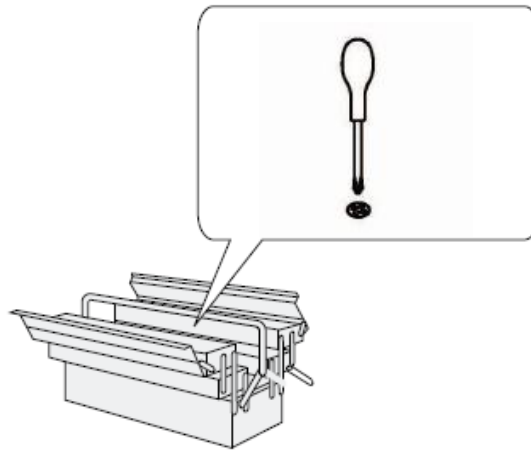

Julian Bowen Limited

Amsterdam Bed Low Foot End 150 cm

Assembly Instructions

HARDWARE

A

8x
M6x10mm

B

1x
4mm