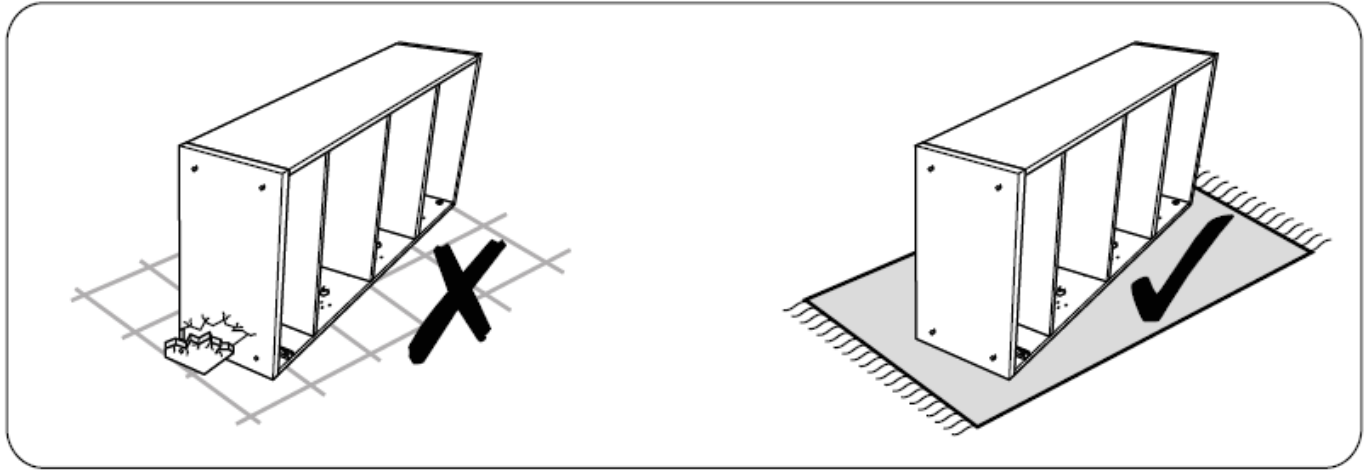

Julian Bowen Limited

Amsterdam Bed Low Foot End 150 cm

Assembly Instructions

HARDWARE

A

8x
M6x10mm

B

1x
4mm