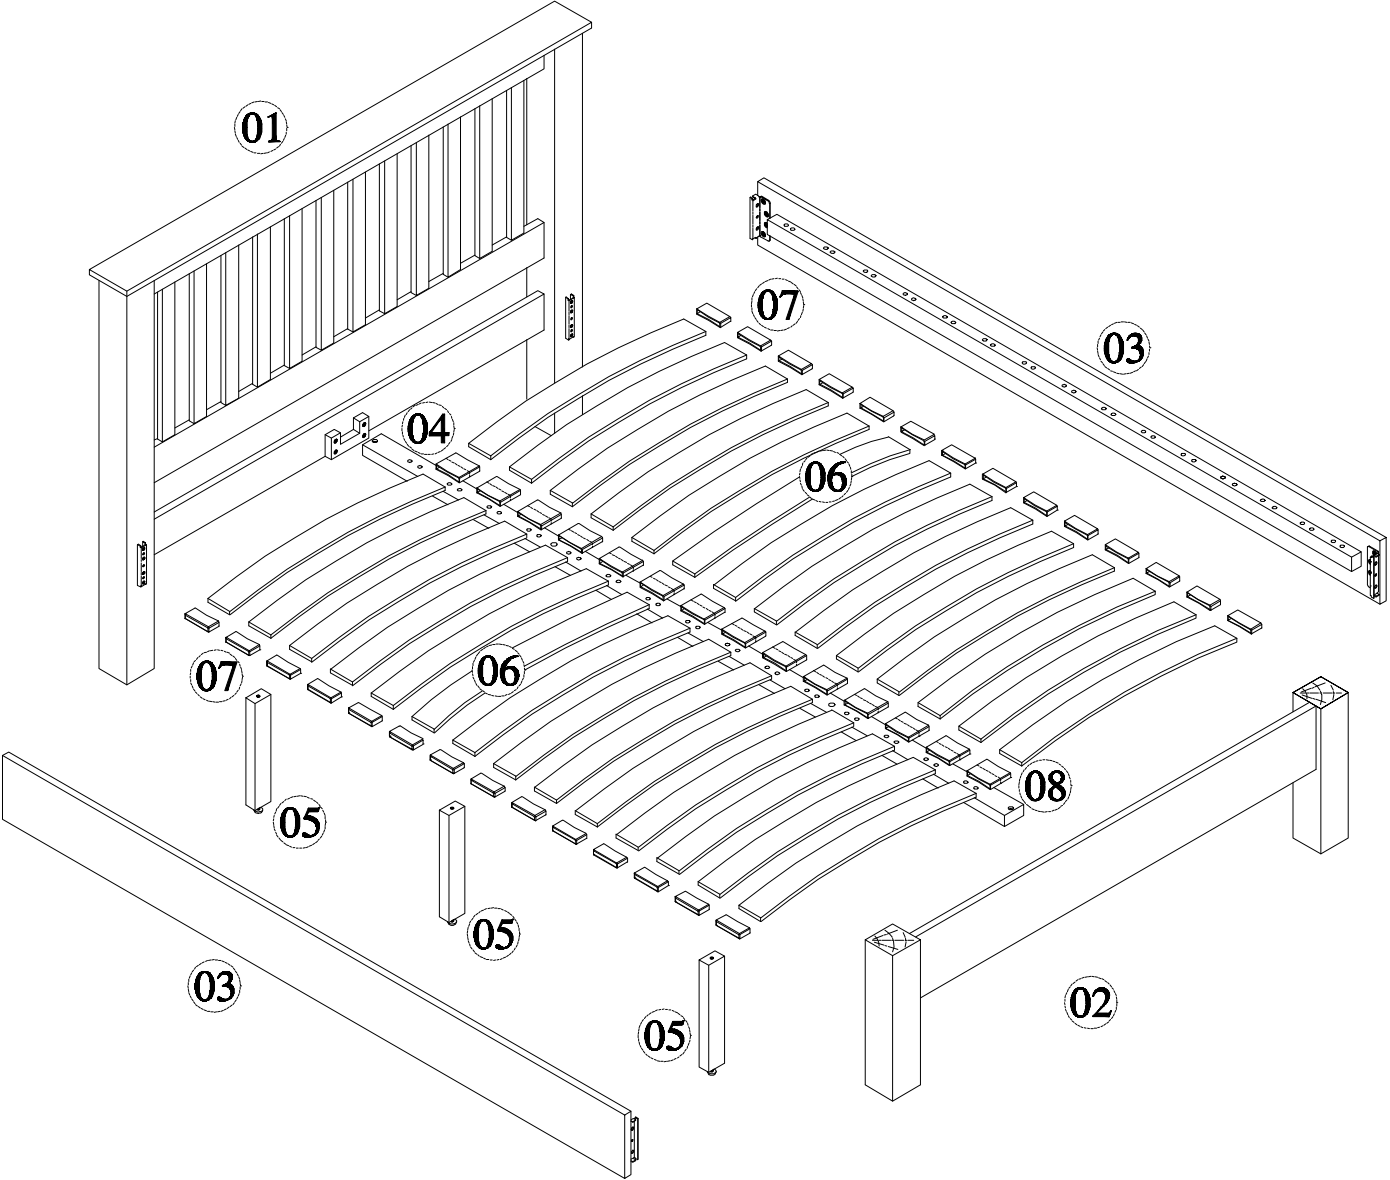

Julian Bowen Limited

Amsterdam Bed Low Foot End 150 cm

Assembly Instructions

HARDWARE

A

8x
M6x10mm

B

1x
4mm

C

3x
M6x40mm

D

2x
M4x30mm

E

7x

PARTS

Safety Advice