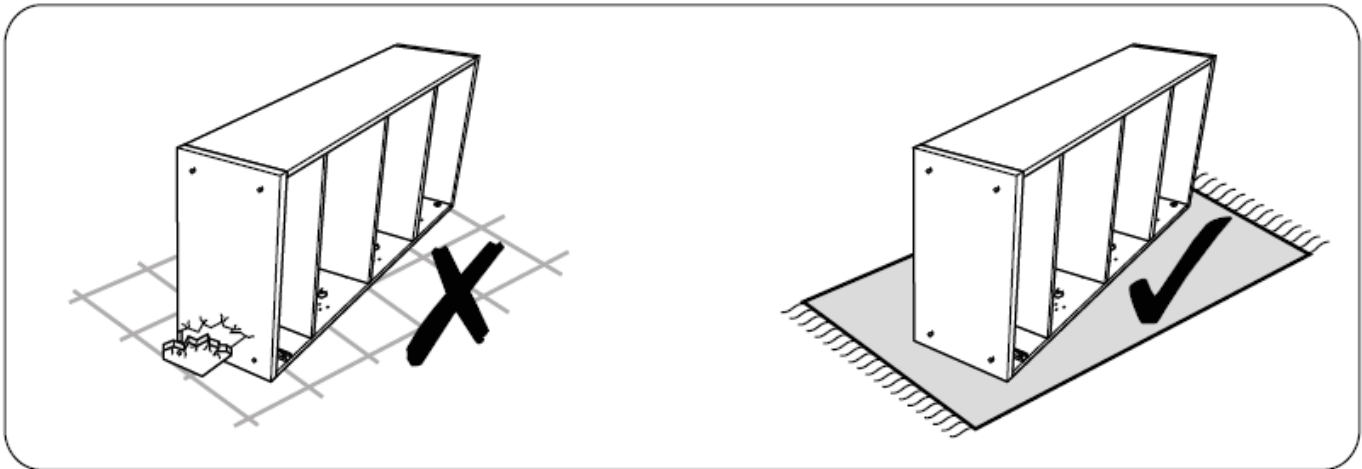

Julian Bowen Limited

Amsterdam Bed Low Foot End 135 cm

Assembly Instructions

Julian Bowen Limited
(01623 727374)

HARDWARE

A

8x
M6x10mm

B