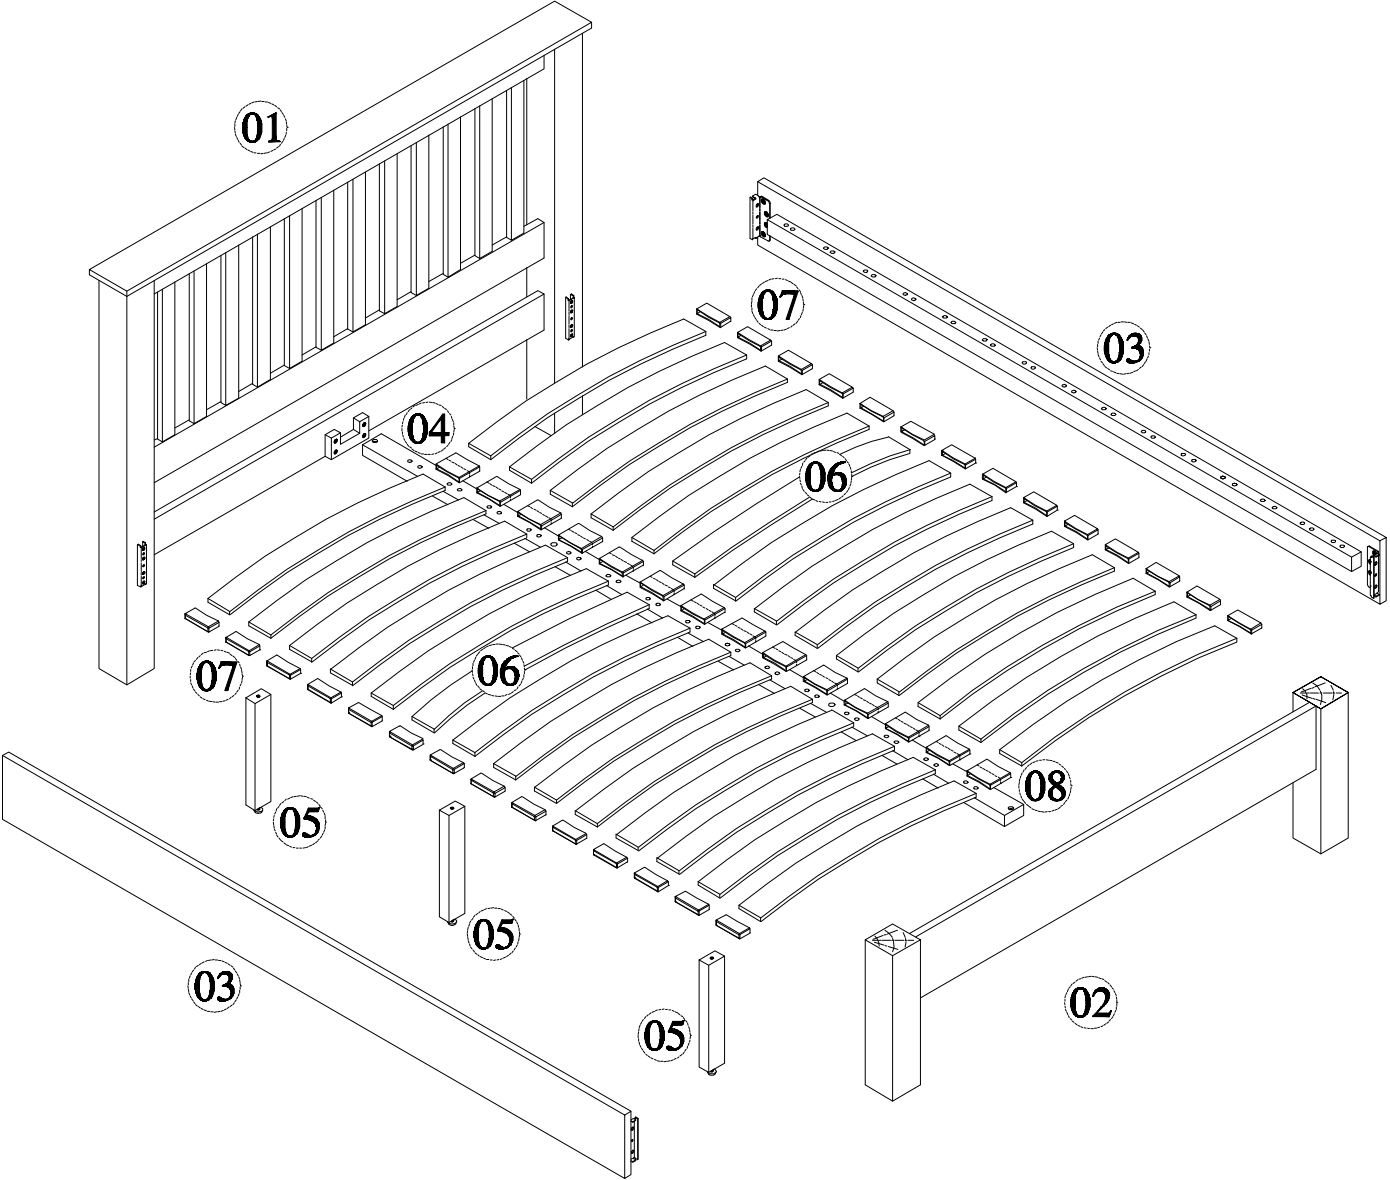

Julian Bowen Limited

Amsterdam Bed Low Foot End 135 cm

Assembly Instructions

Julian Bowen Limited
(01623 727374)

HARDWARE

A

8x
M6x10mm

B

1x
4mm

C

3x
M6x40mm

D

2x
M4x30mm

E

7x

PARTS