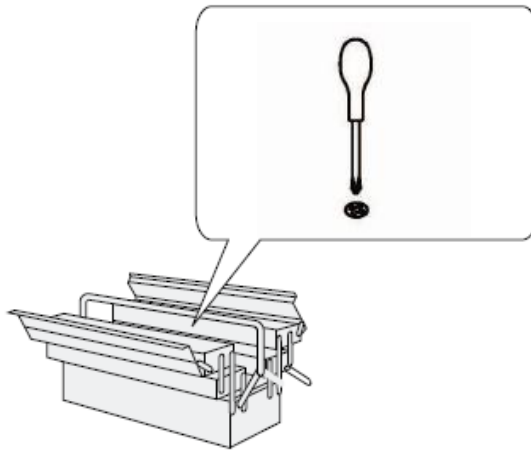

Julian Bowen Limited

Amsterdam Bed Low Foot End 135 cm

Assembly Instructions

Julian Bowen Limited
(01623 727374)

HARDWARE

A

8x
M6x10mm

B